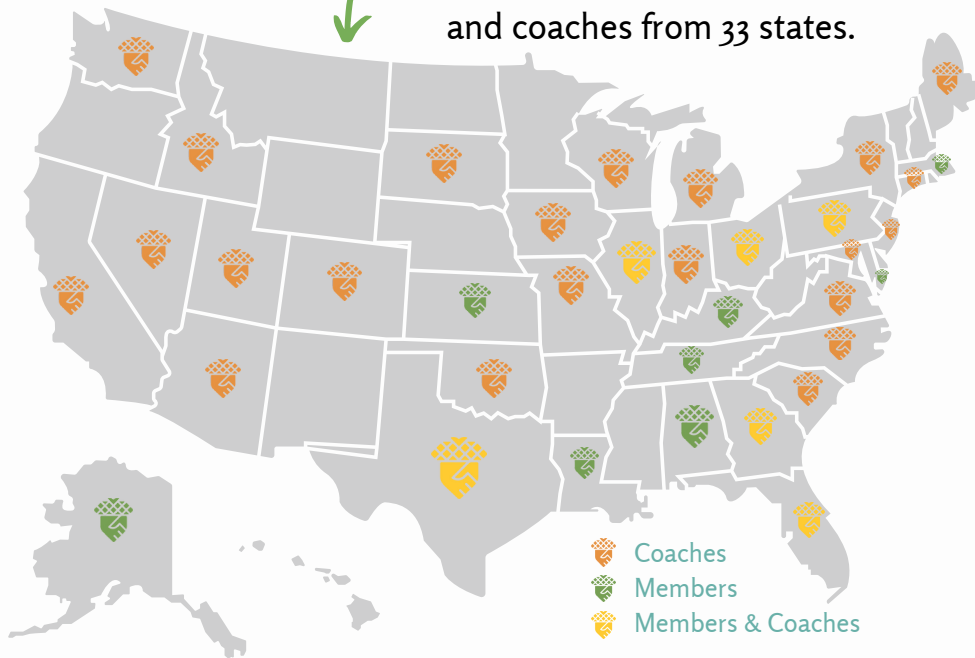

43% INCREASED TO 65%

Members earning \$30,000 or more

56% INCREASED TO 86%

PIC members have a trusted contact in times of crisis

54% INCREASED TO 88%

Members who feel confident in their financial future

68% INCREASED TO 93%

Members who feel confident accessing the food they need

23% INCREASED TO 67%

Members satisfied with their job/career

NATIONWIDE REACH

PIC has programs in Atlanta, GA; San Antonio, TX; and Indianapolis, IN, and has served community members from 20 different states and coaches from 33 states.

For more information and to apply to Get/Become a PIC Coach visit www.picusa.org