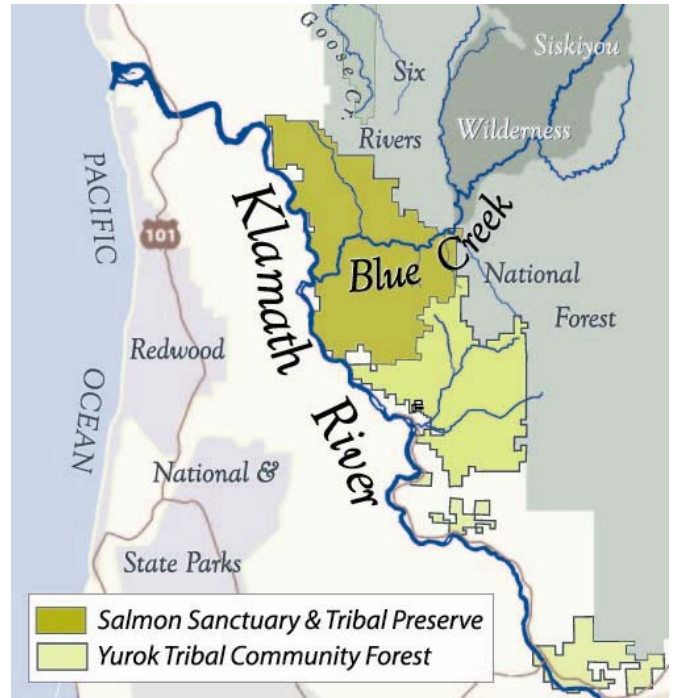

WESTERN RIVERS CONSERVANCY

www.westernrivers.org

Global Giving
Project Report Photos
January 2011

California's Lower Klamath River

Western Rivers Conservancy is working to protect the watershed of Blue Creek, a critical cold water tributary to the lower Klamath River.

Rick Hiser photo

Colorado's Gunnison River

The Gunnison is a vital branch of the Colorado River system.

Rich Durnan photo.