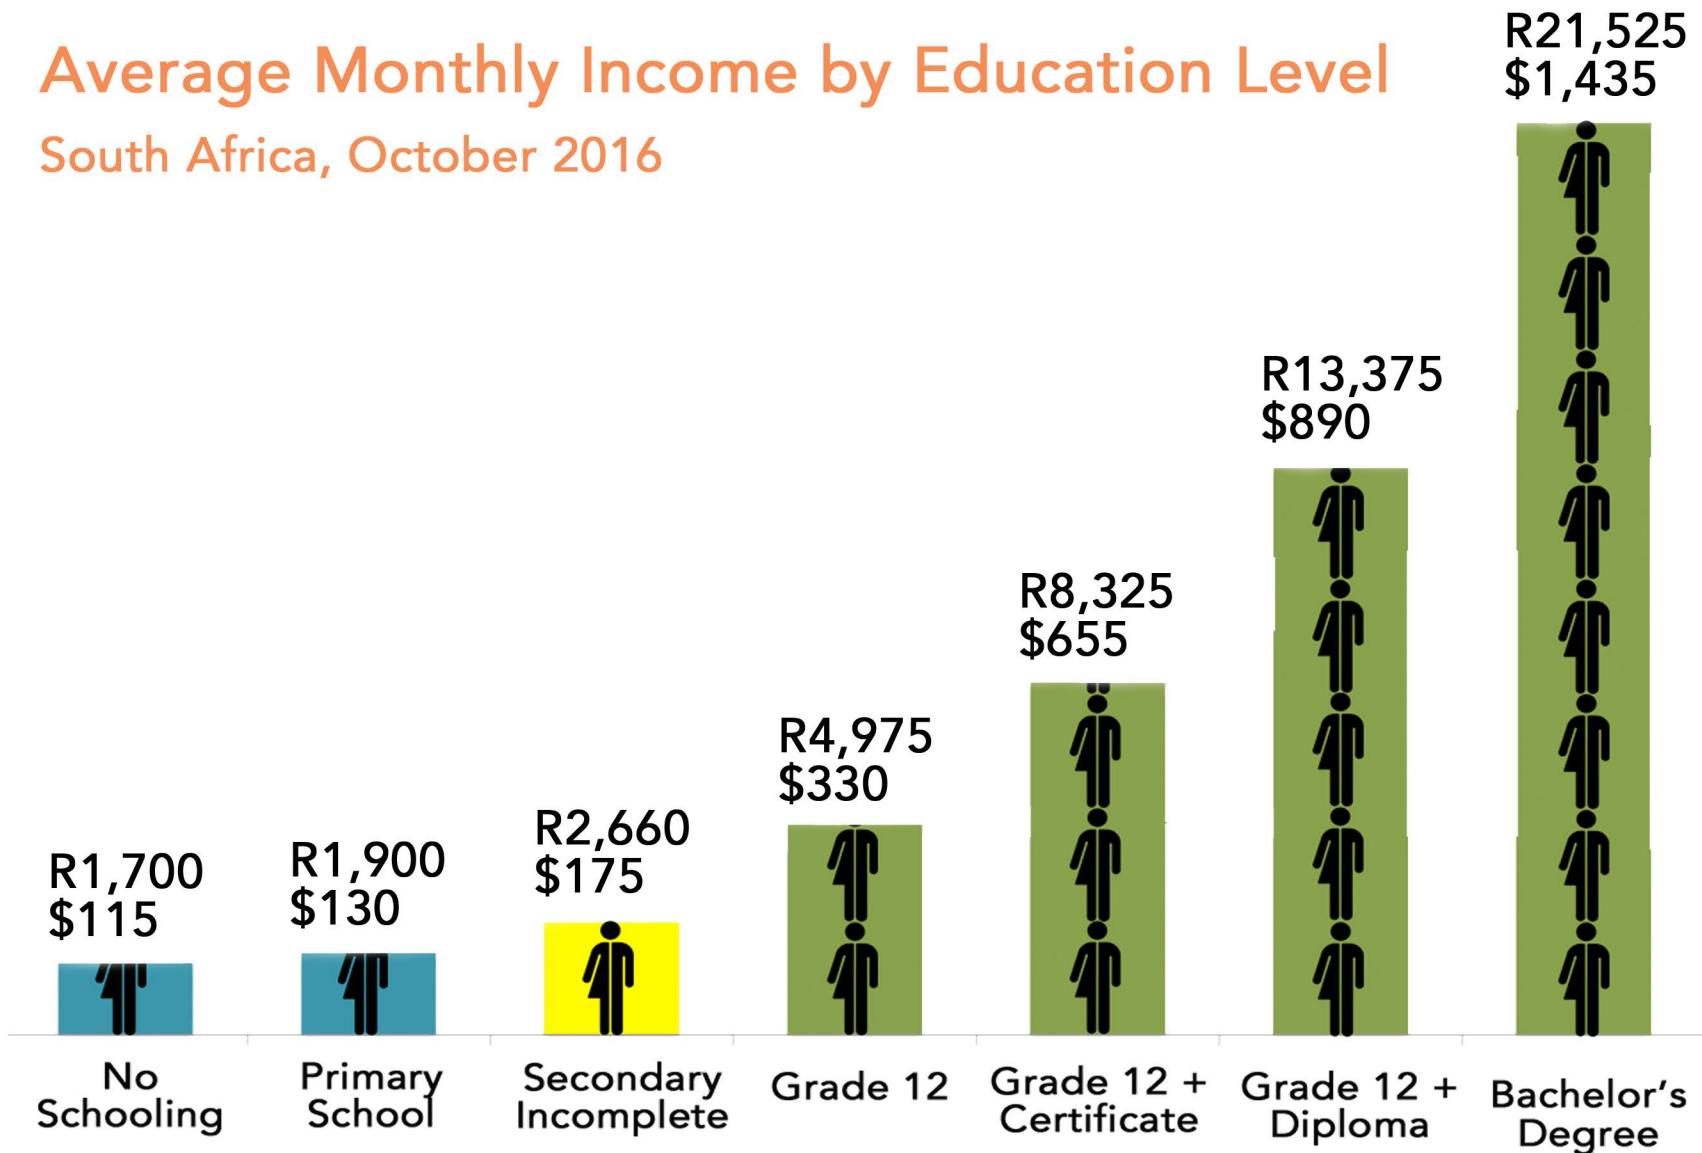

# Average Monthly Income by Education Level

South Africa, October 2016

R1.0M  
\$65K

R1.2M  
\$80K

R1.6M  
\$105K

R3.0M  
\$200K

R5.0M  
\$335K

R8.4M  
\$560K

R12.9M  
\$860K