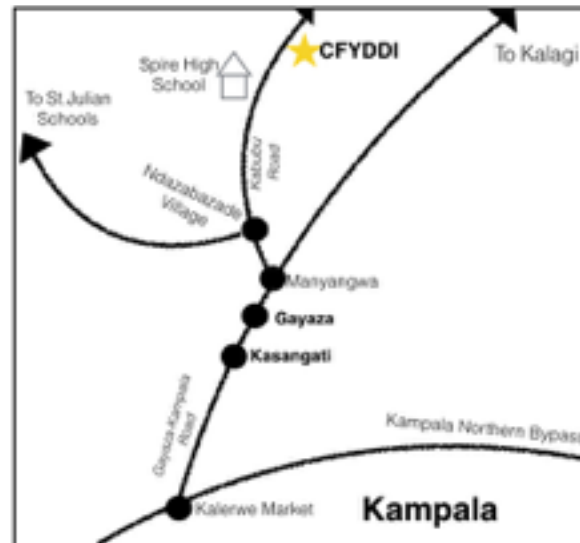

Welcome to CFYDDI's Early Learning Centre!

Our care program started in 2016 to provide education and life chances for the people of Ndazabazade and beyond. The program helps the most vulnerable people in the area.

Our Head Office

Please come visit us to learn more about CFYDDI and our Early Learning Centre! We are located in the Ndazabazade Village in the Wakiso District, just off Kabubu Road. Our nearest town is Gayaza. The distance from CFYDDI to Spire High School is approximately 50 metres.