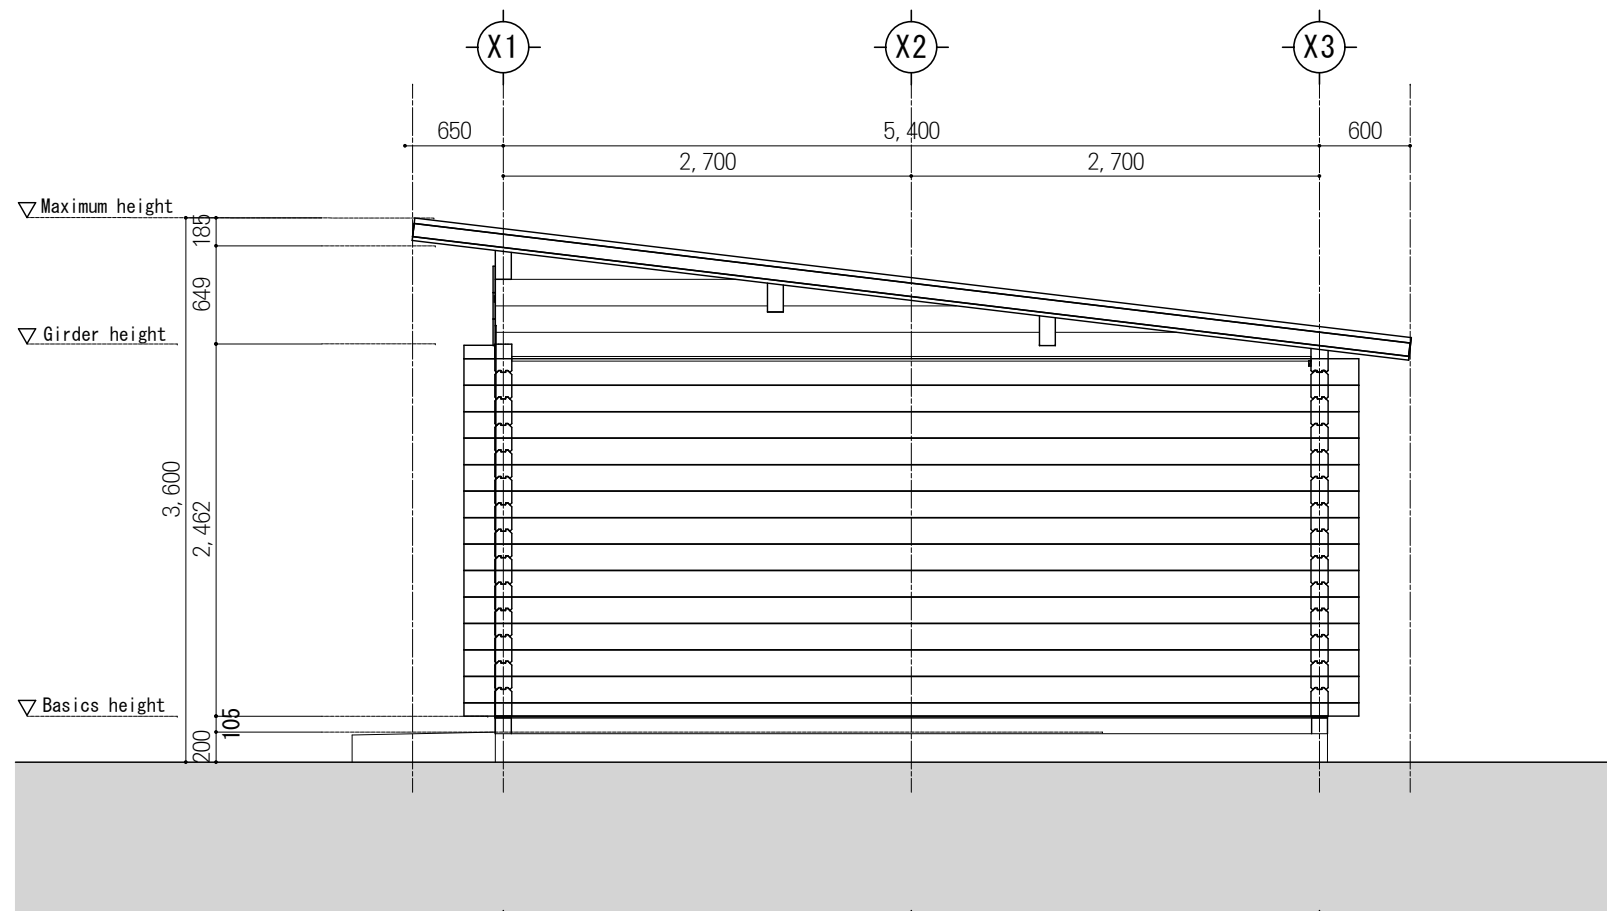

J I A

2019/8/31

Project name
Nepal temporary housing relocation

Drawing name
Atype (1K+2LDK) Elevation

Scale
S=1:50

No.
A-3

J I A

2019/8/31

Project name
Nepal temporary housing relocation

Drawing name
Atype (1K+2LDK) Section

Scale
S=1:30

No.
A-5