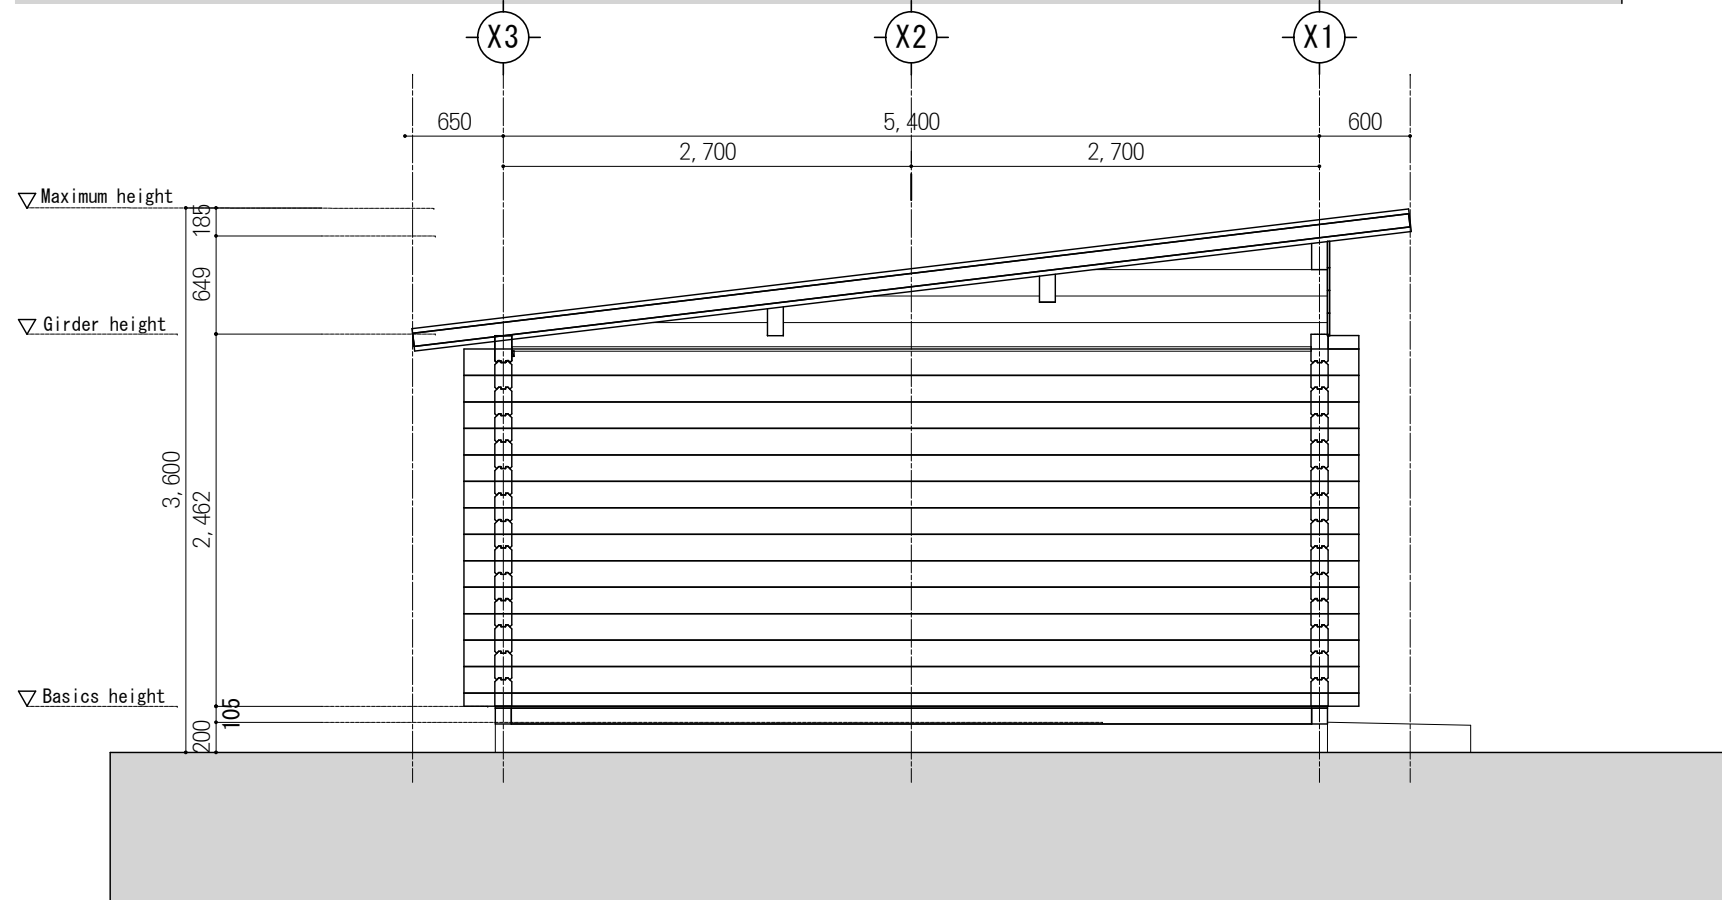

J I A

2019/8/31

Project name
Nepal temporary housing relocation

Drawing name
Atype (1K+2LDK) Elevation

Scale
S=1:50

No.
A-3

J I A

2019/8/31

Project name
Nepal temporary housing relocation

Drawing name
Atype (1K+2LDK) Section

Scale
S=1:30

No.
A-5