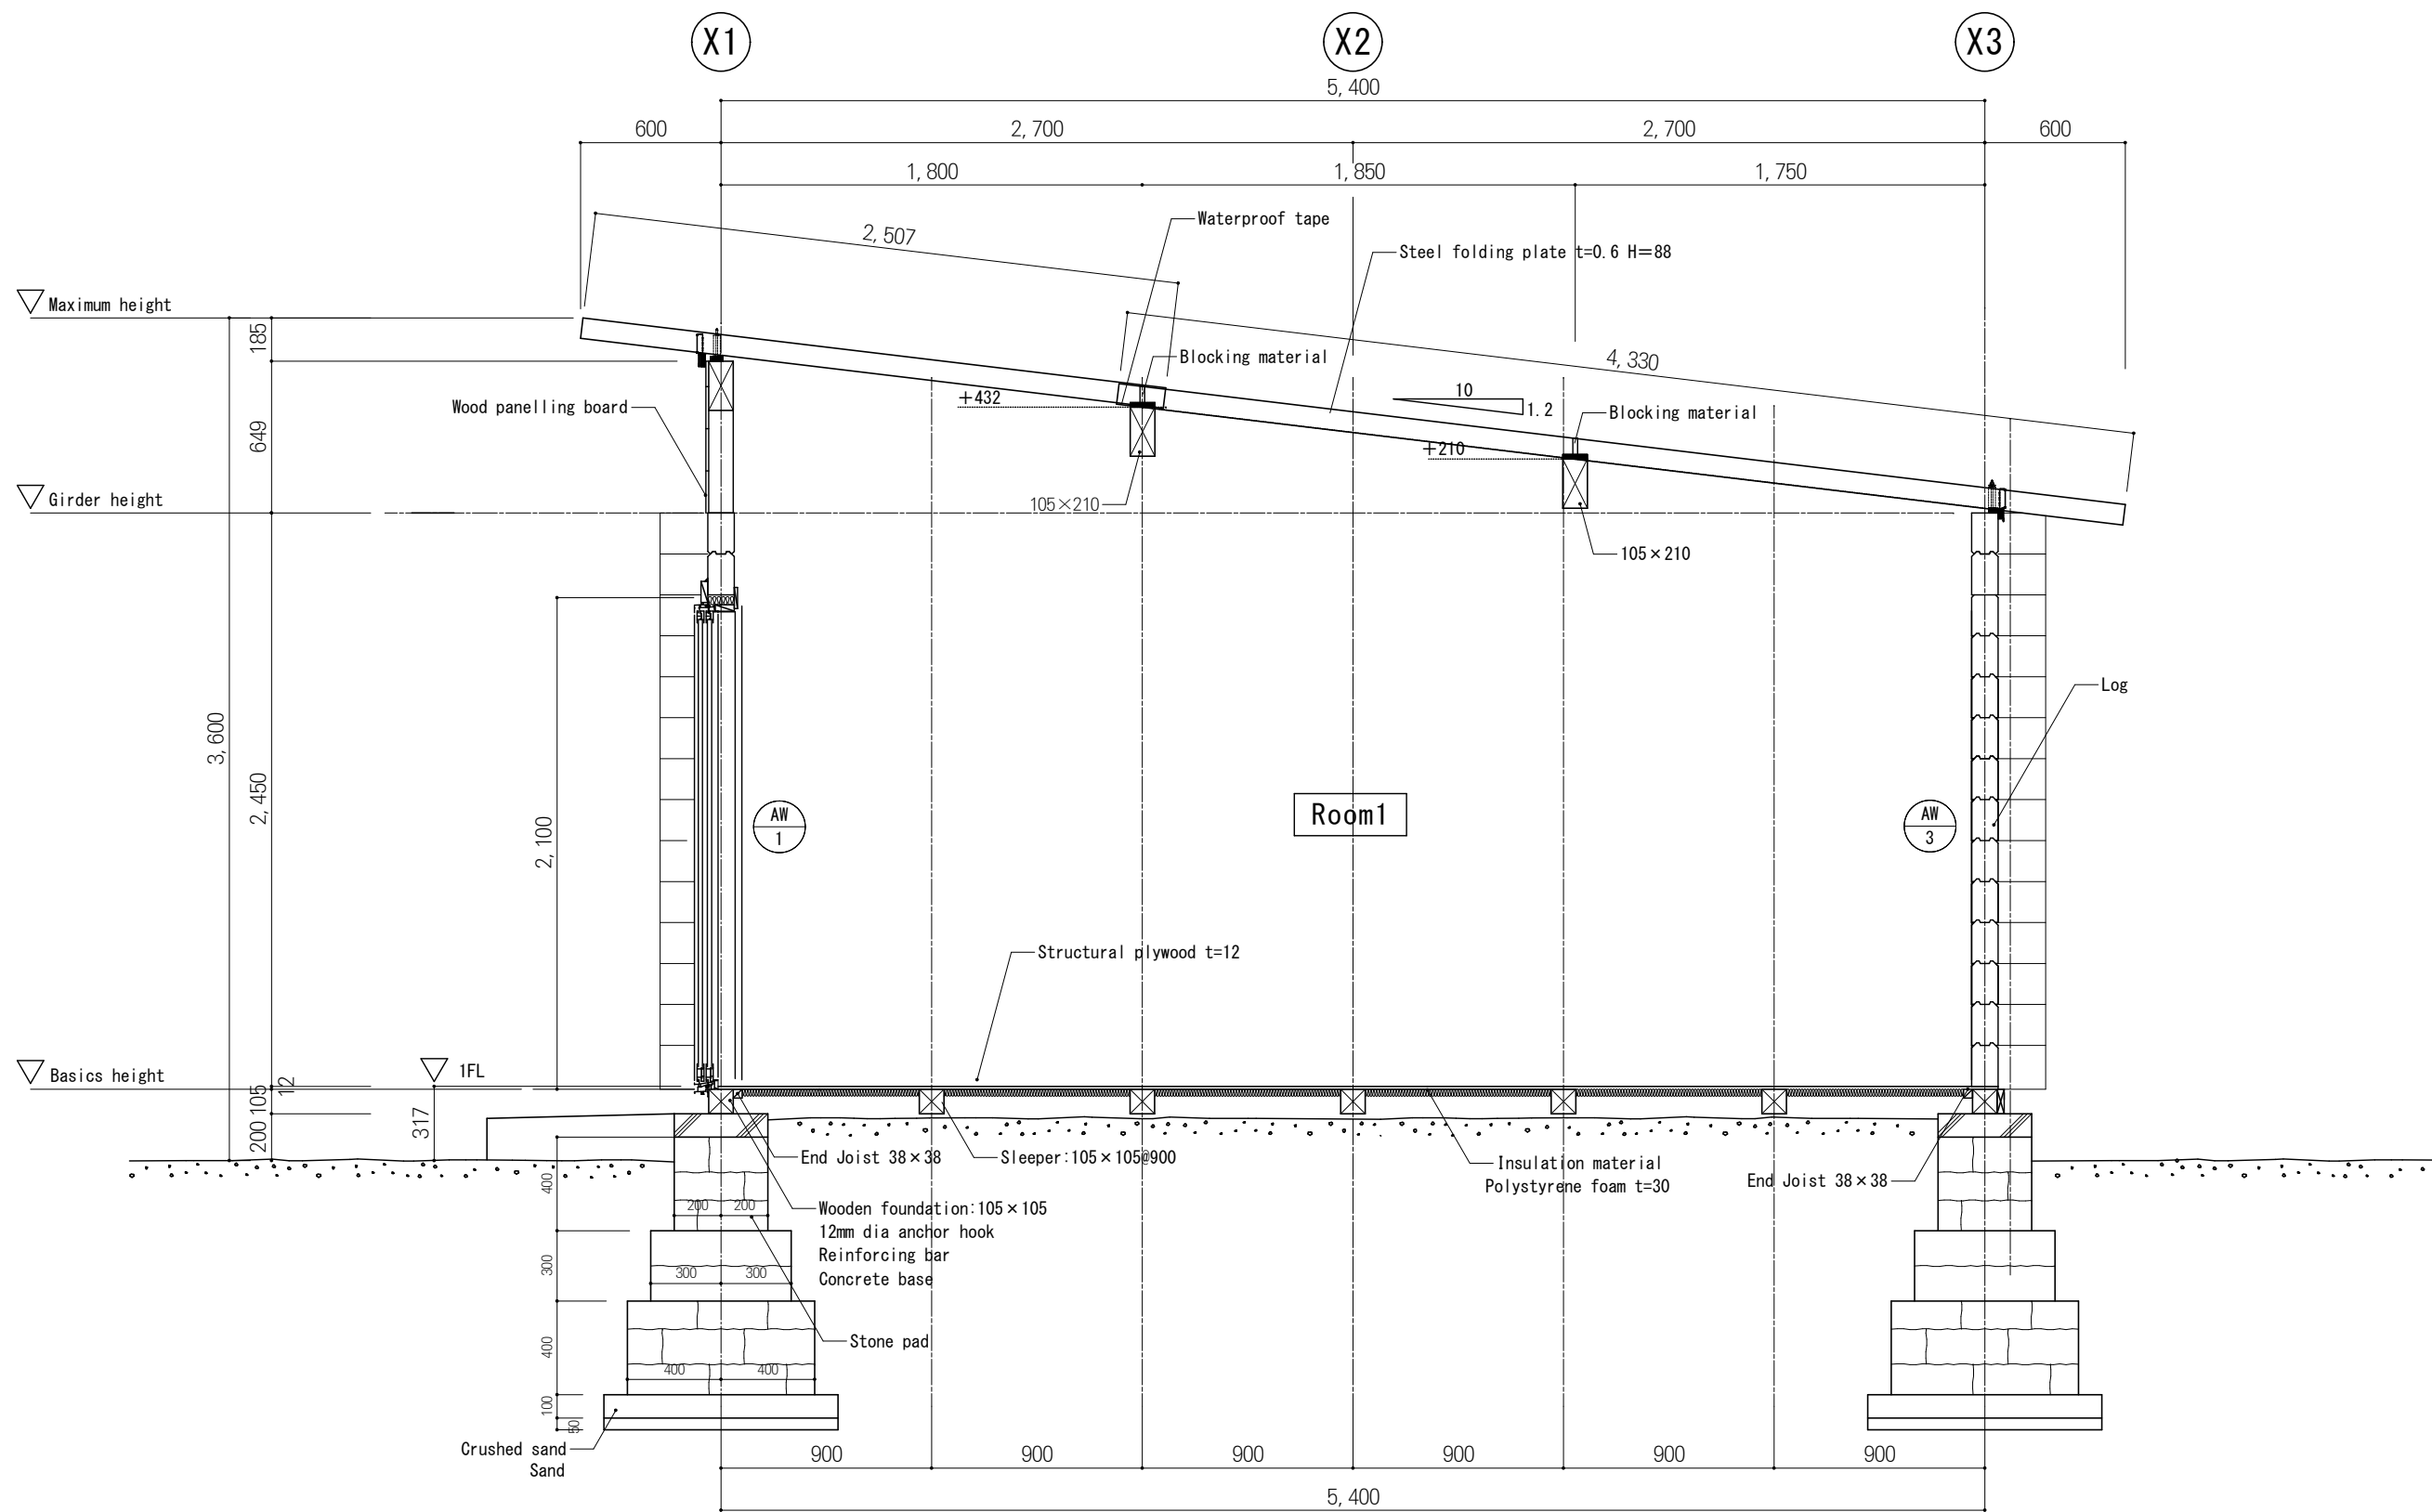

J I A

2019/8/31

Project name
Nepal temporary housing relocation

Drawing name
Atype (1K+2LDK) Elevation

Scale
S=1:50

No.
A-3

J I A

2019/8/31

Project name
Nepal temporary housing relocation

Drawing name
Atype (1K+2LDK) Section

Scale
S=1:30

No.
A-5