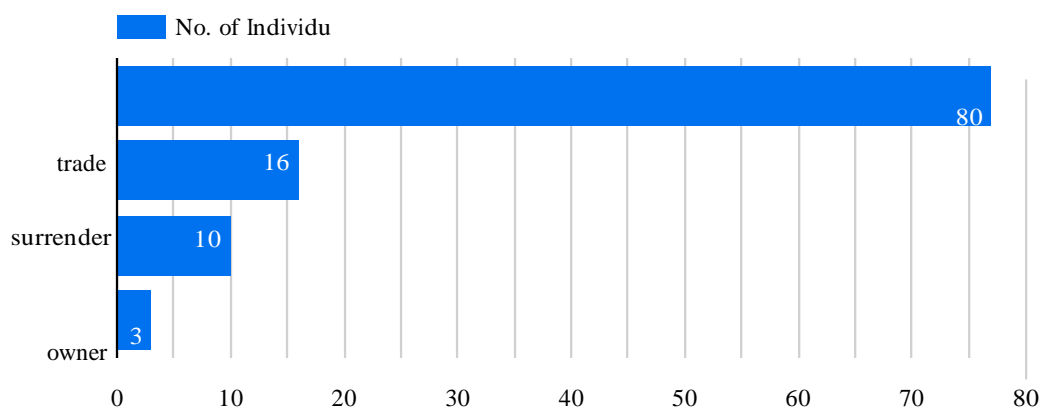

## ISCP Slow Loris Rescue & Release Report

2016-2021

Slow Loris Rescued  
**109**

Slow Loris Released  
**105**

Rescue location  
**34**

Release location  
**8**

Slow loris source category

Slow loris sex comparison

Most used release site

In collaboration making data ISCP with