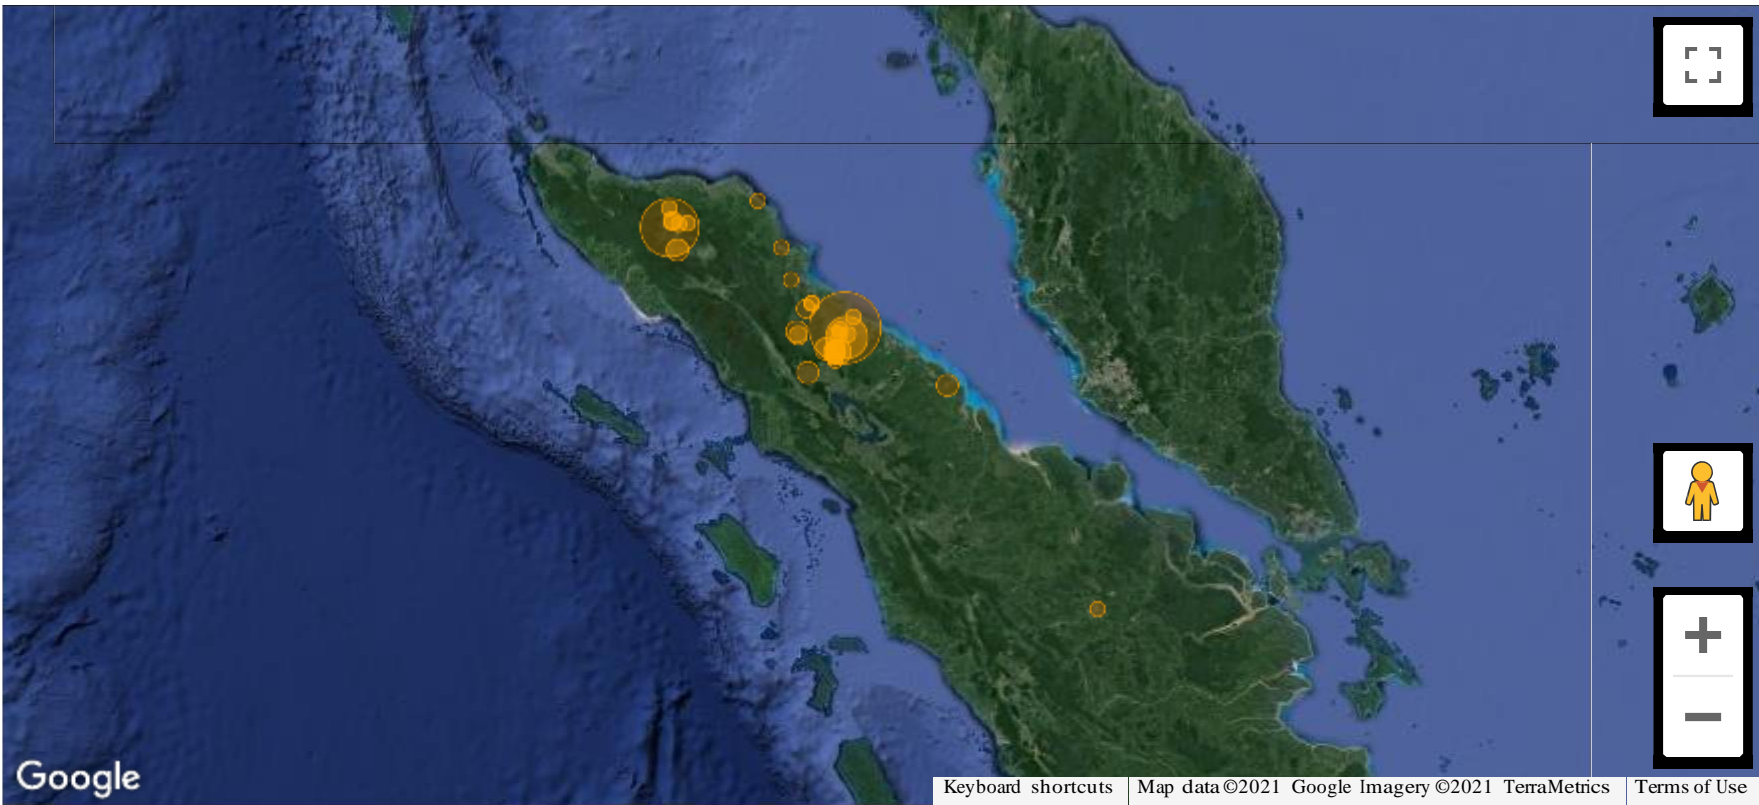

## ISCP Slow Loris Rescue & Release Report 2016-2021

### RESCUE

Individual Rescued

109

Number of Location

34

No. of rescue 1 ● ● 18

In collaboration making data ISCP with