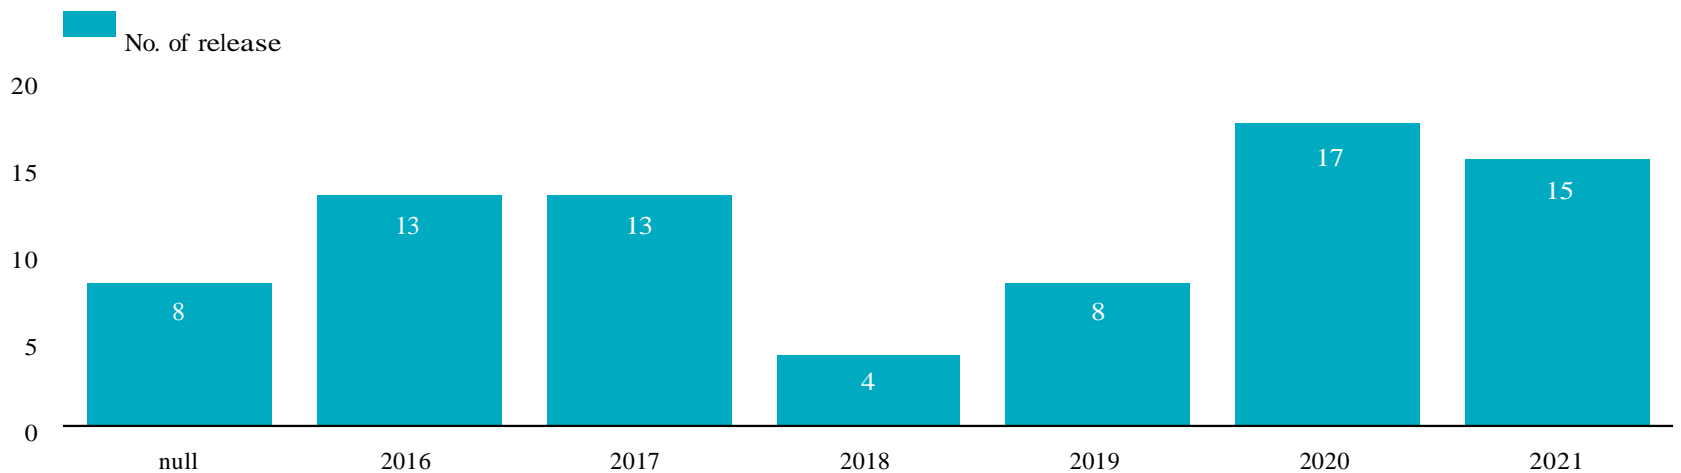

## ISCP Slow Loris Rescue & Release Report

2016-2021

### RELEASE

Individu Released  
**105**

Release location  
**8**

Keyboard shortcuts | Map data ©2021 Google Imagery ©2021 TerraMetrics | Terms of Use

No. of release 1 ● ● ● 22

In collaboration making data ISCP with