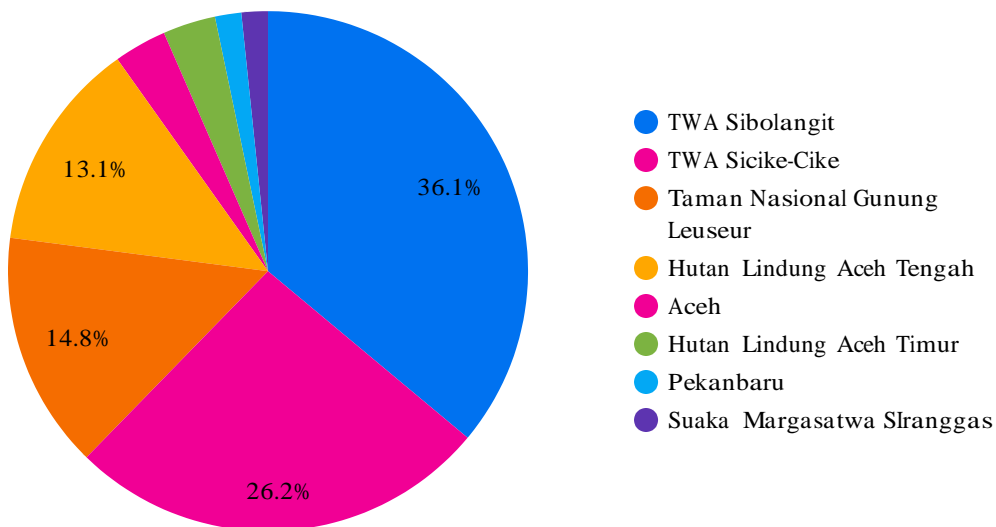

## ISCP Slow Loris Rescue & Release Report

2016-2021

Slow Loris Rescued  
**109**

Slow Loris Released  
**105**

Rescue location  
**34**

Release location  
**8**

Slow loris source category

Slow loris sex comparison

Most used release site

In collaboration making data ISCP with