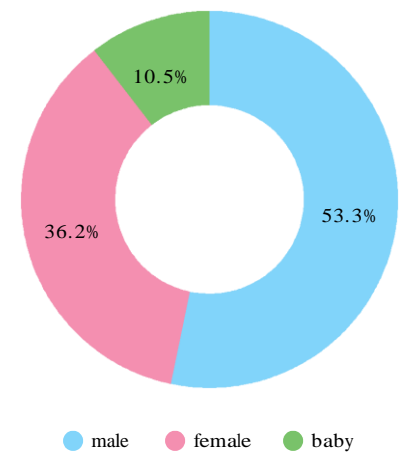

## ISCP Slow Loris Rescue & Release Report

2016-2021

Slow Loris Rescued  
**109**

Slow Loris Released  
**105**

Rescue location  
**34**

Release location  
**8**

Slow loris source category

Slow loris sex comparison