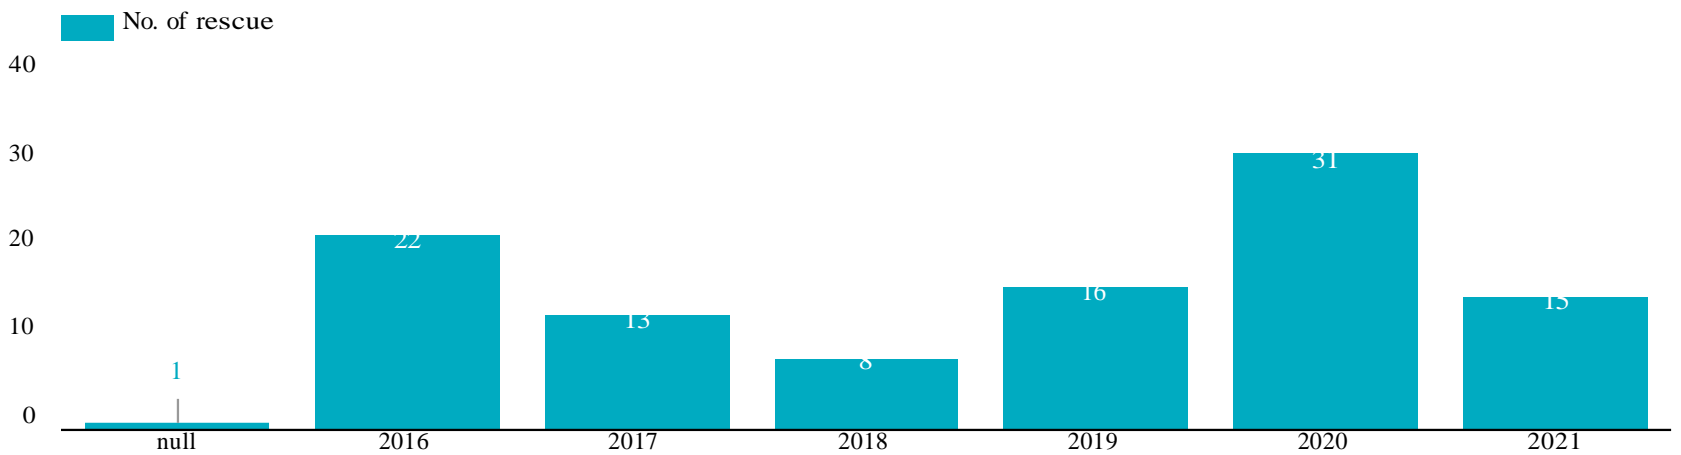

### RESCUE

Individual Rescued

109

Number of Location

34

No. of rescue 1 ● ● 18

In collaboration making data ISCP with

## ISCP Slow Loris Rescue & Release Report

2016-2021