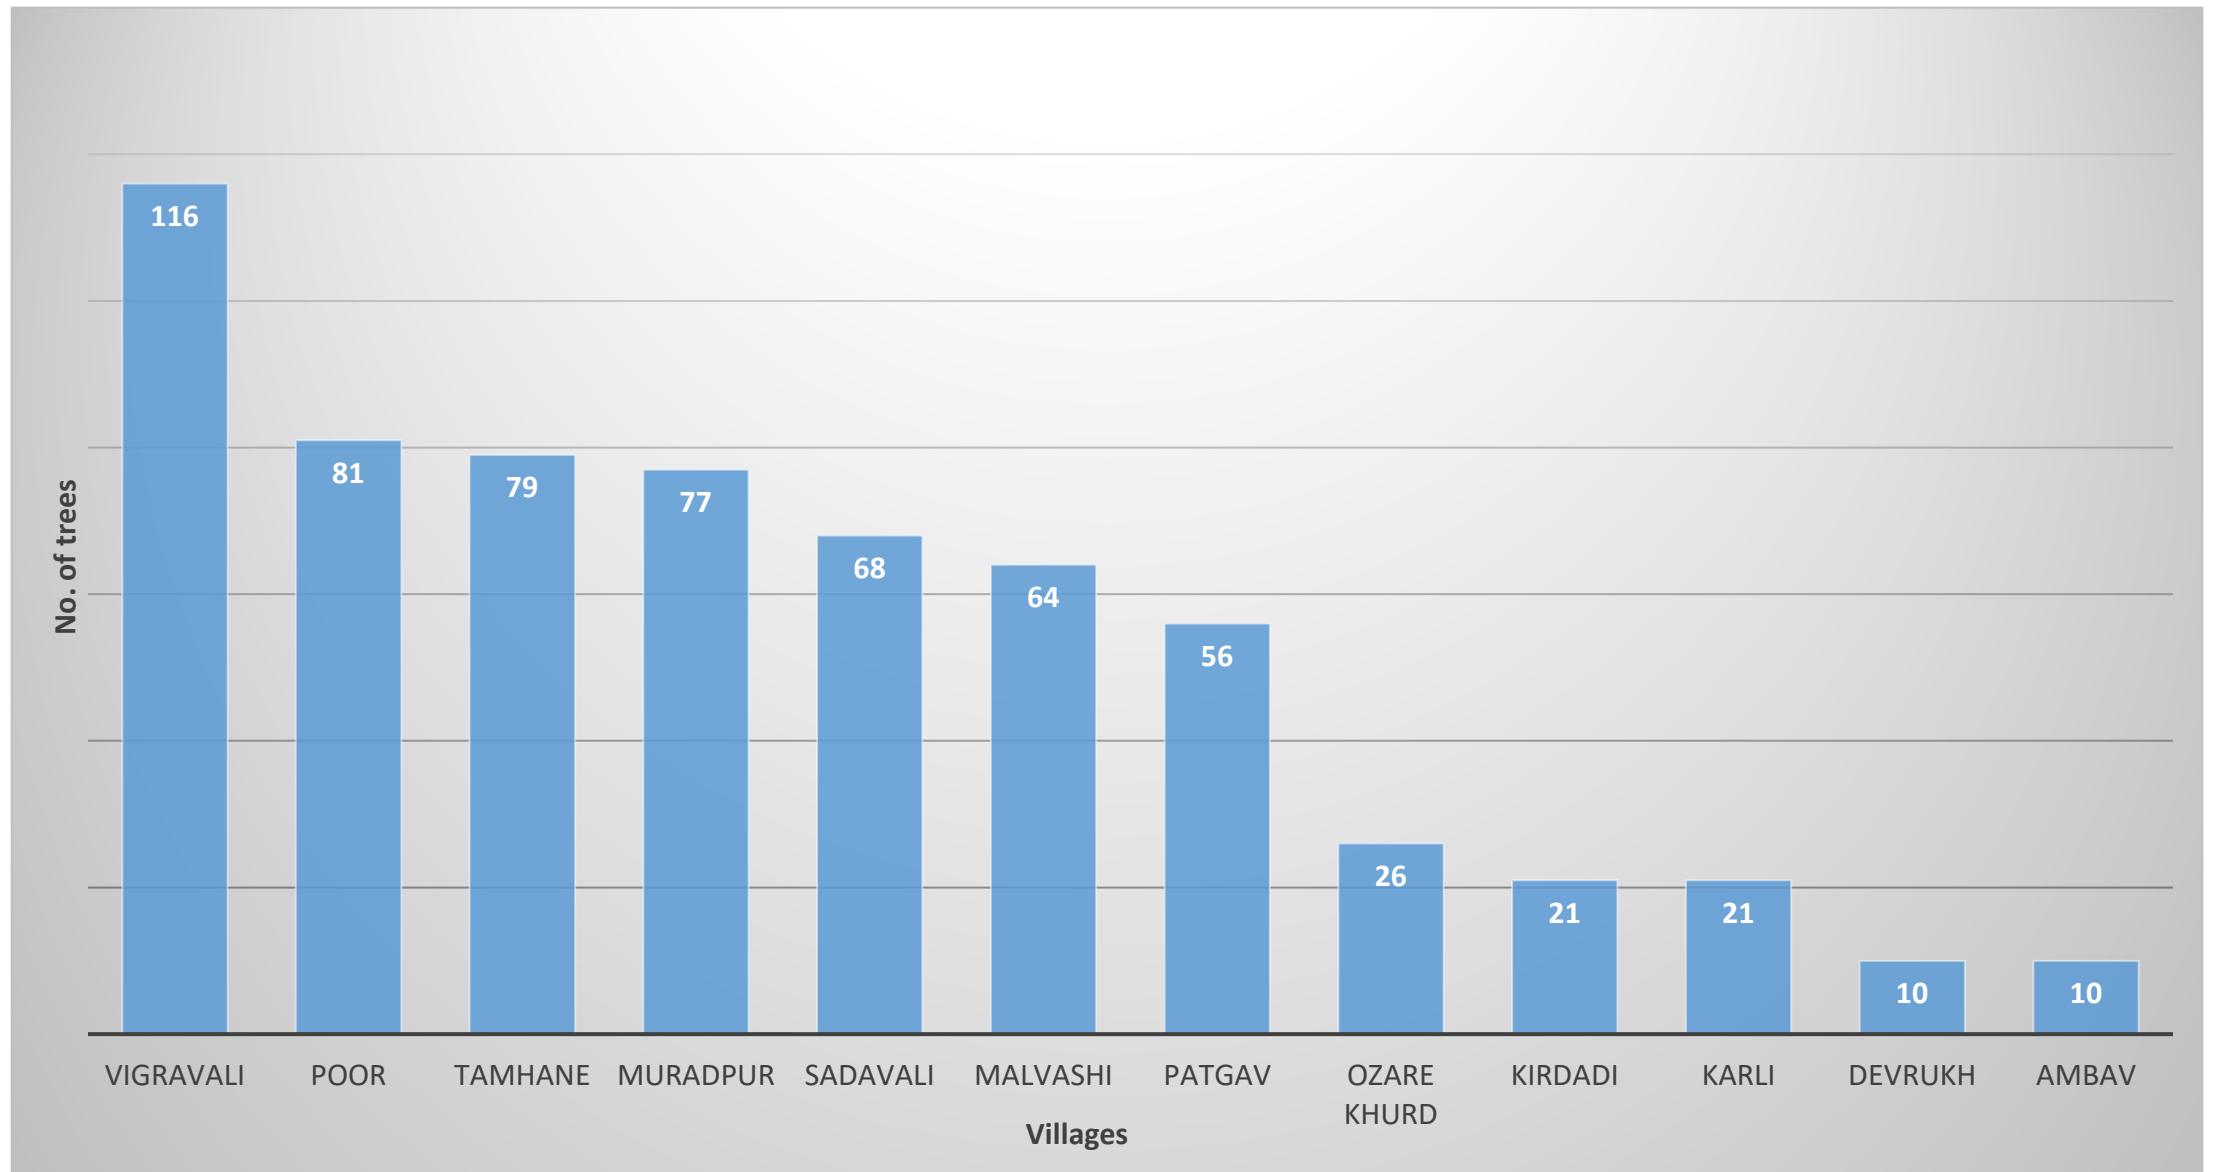

Giant Jackfruit tree survey in Sangameshwar

Graph 1: Villages and no. of trees

Graph 2: Villages and no. of owners

Graph 3: GBH class width and no. of trees

Community skill building and livelihood imperative