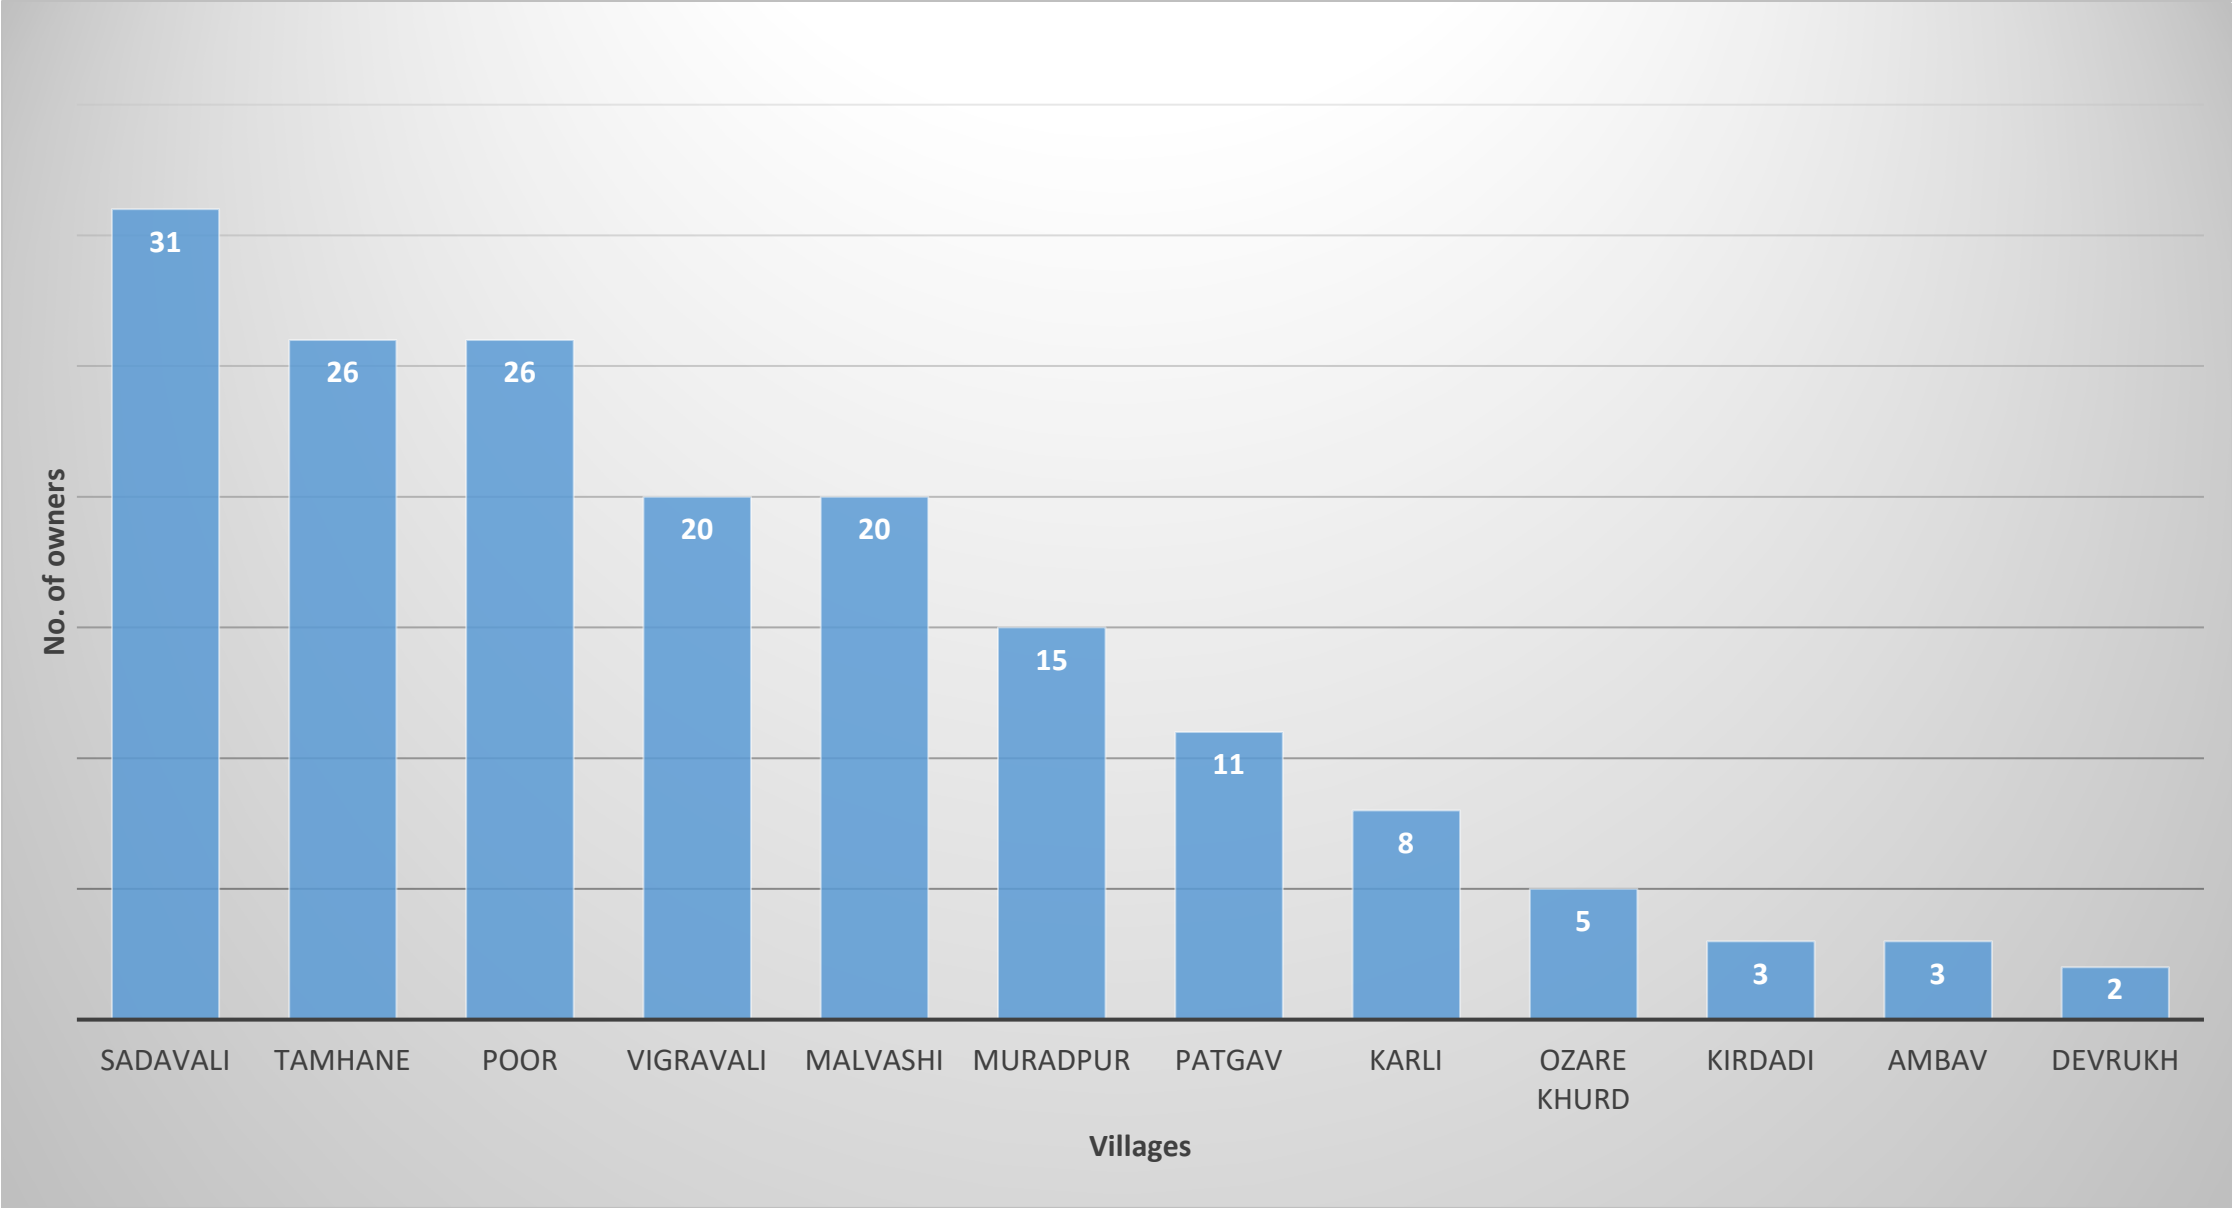

Giant Jackfruit tree survey in Sangameshwar

Graph 1: Villages and no. of trees

Graph 2: Villages and no. of owners

Graph 3: GBH class width and no. of trees

Community skill building and livelihood imperative