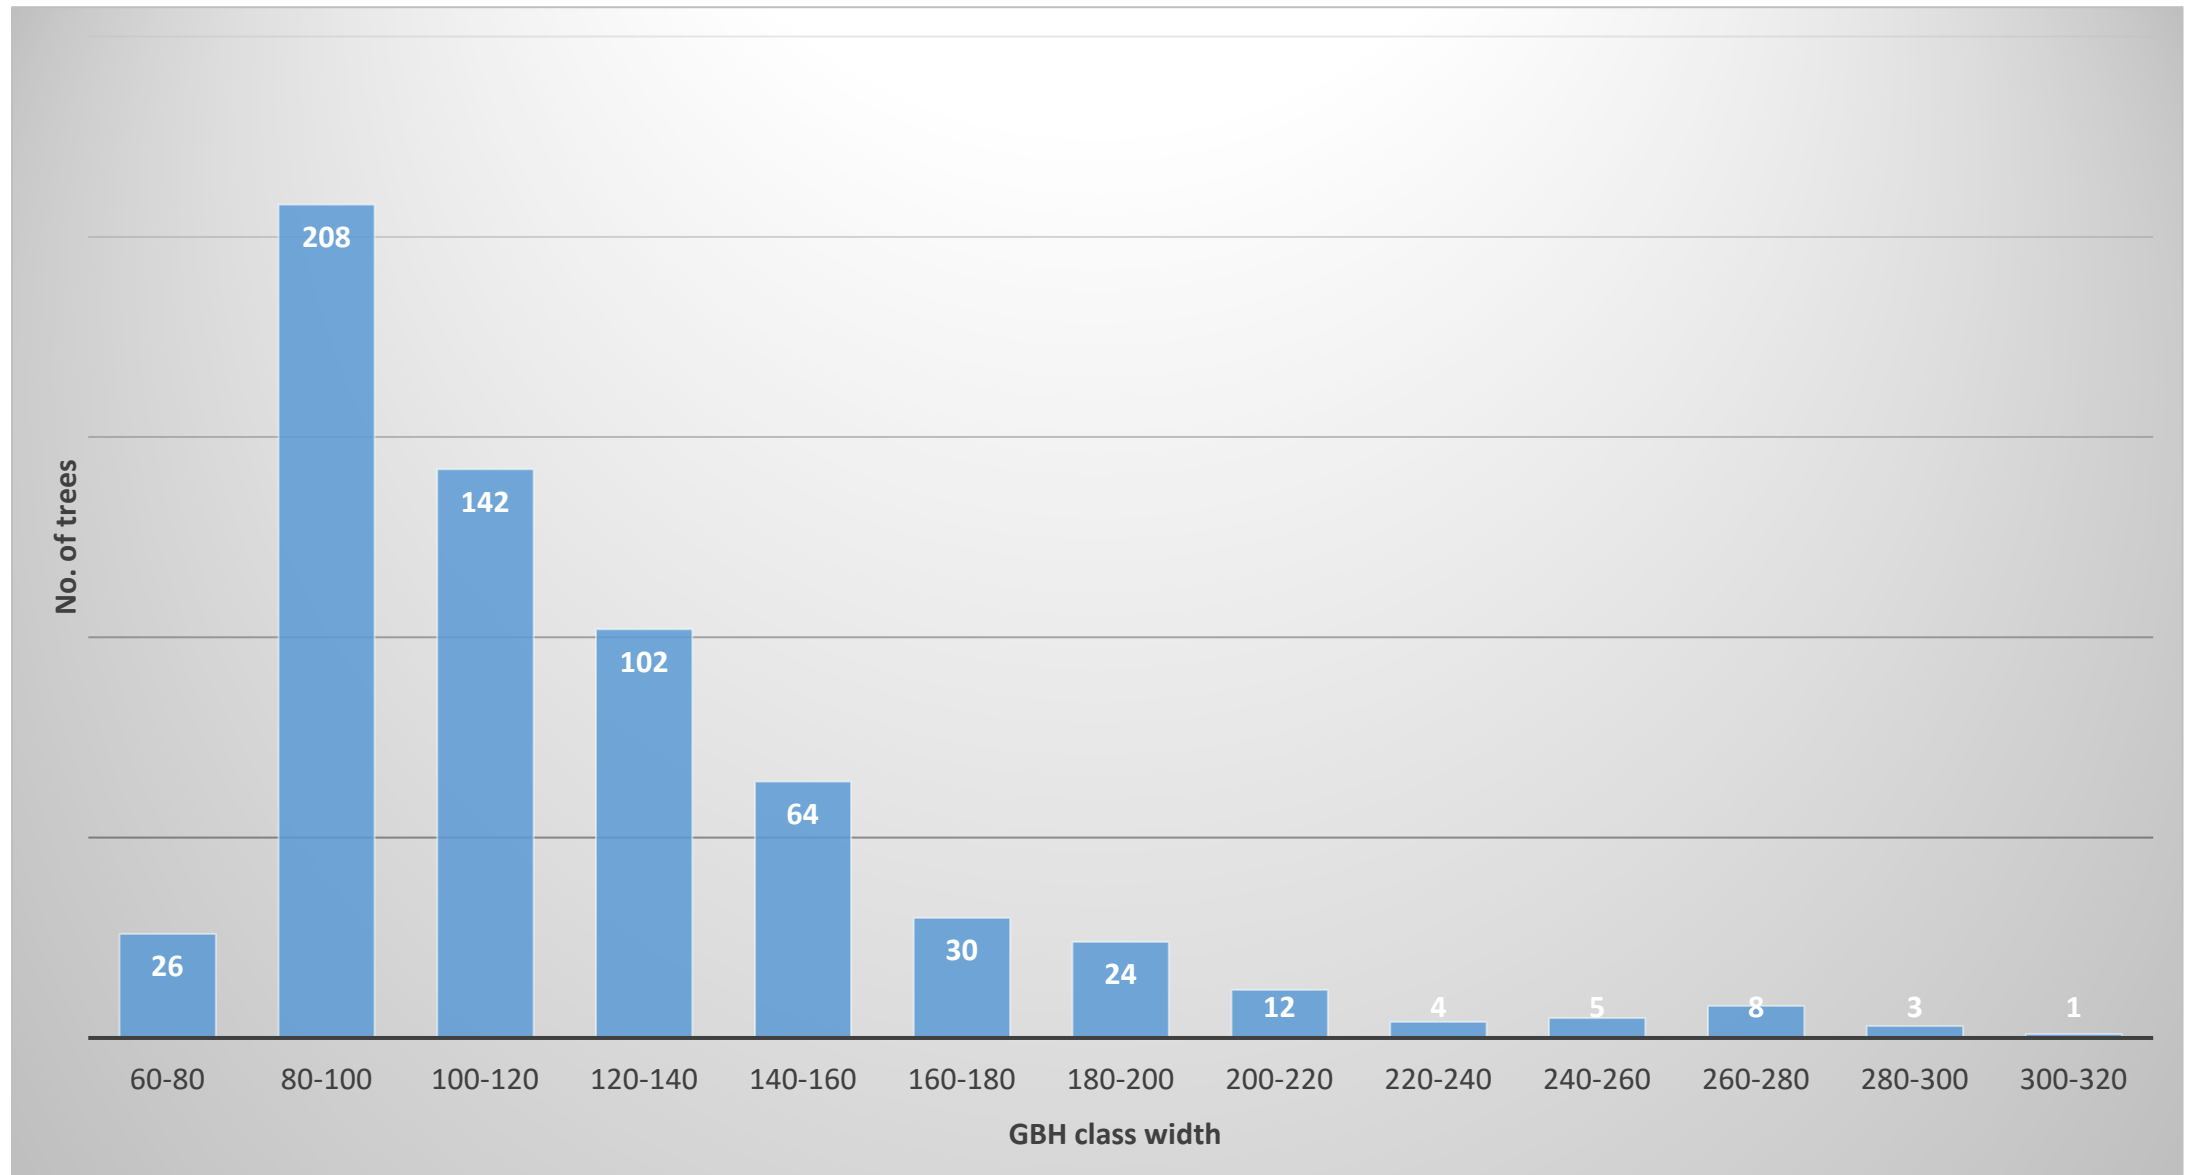

Giant Jackfruit tree survey in Sangameshwar

Graph 1: Villages and no. of trees

Graph 2: Villages and no. of owners

Graph 3: GBH class width and no. of trees

Community skill building and livelihood imperative