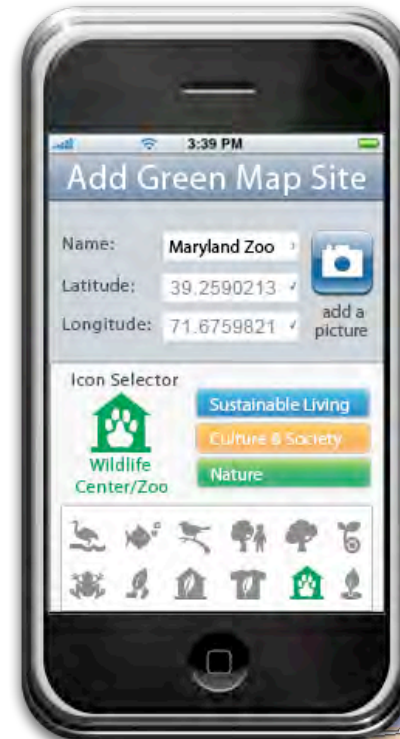

Explore the Open Green Map by iPhone now. Our mobile access objectives include adding sites, GPS, etc