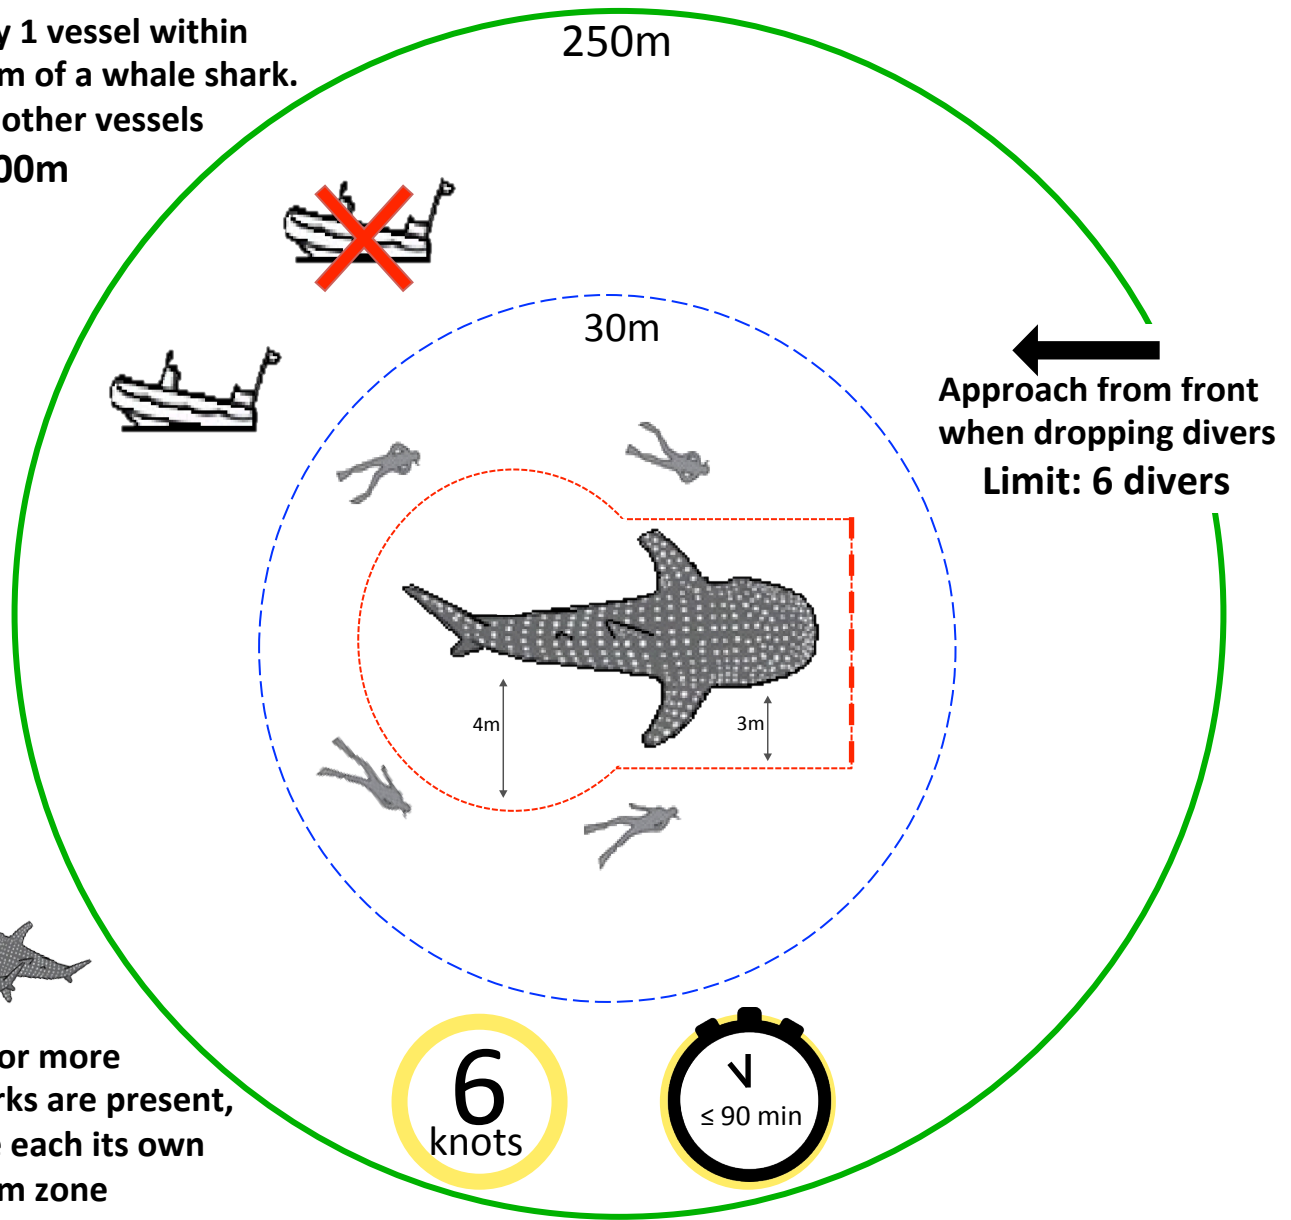

# Whale Shark Code of Conduct

Protecting whale sharks for our future

Only 1 vessel within  
250m of a whale shark.  
ALL other vessels  
> 400m

If 2 or more  
sharks are present,  
give each its own  
250m zone

**DO NOT** touch,  
ride, or chase

**NO** flash  
photography

**NO** underwater  
propulsion devices

**DO NOT** feed

**DO NOT** restrict their  
movement or behaviour

**DO** relax and enjoy if  
they approach you