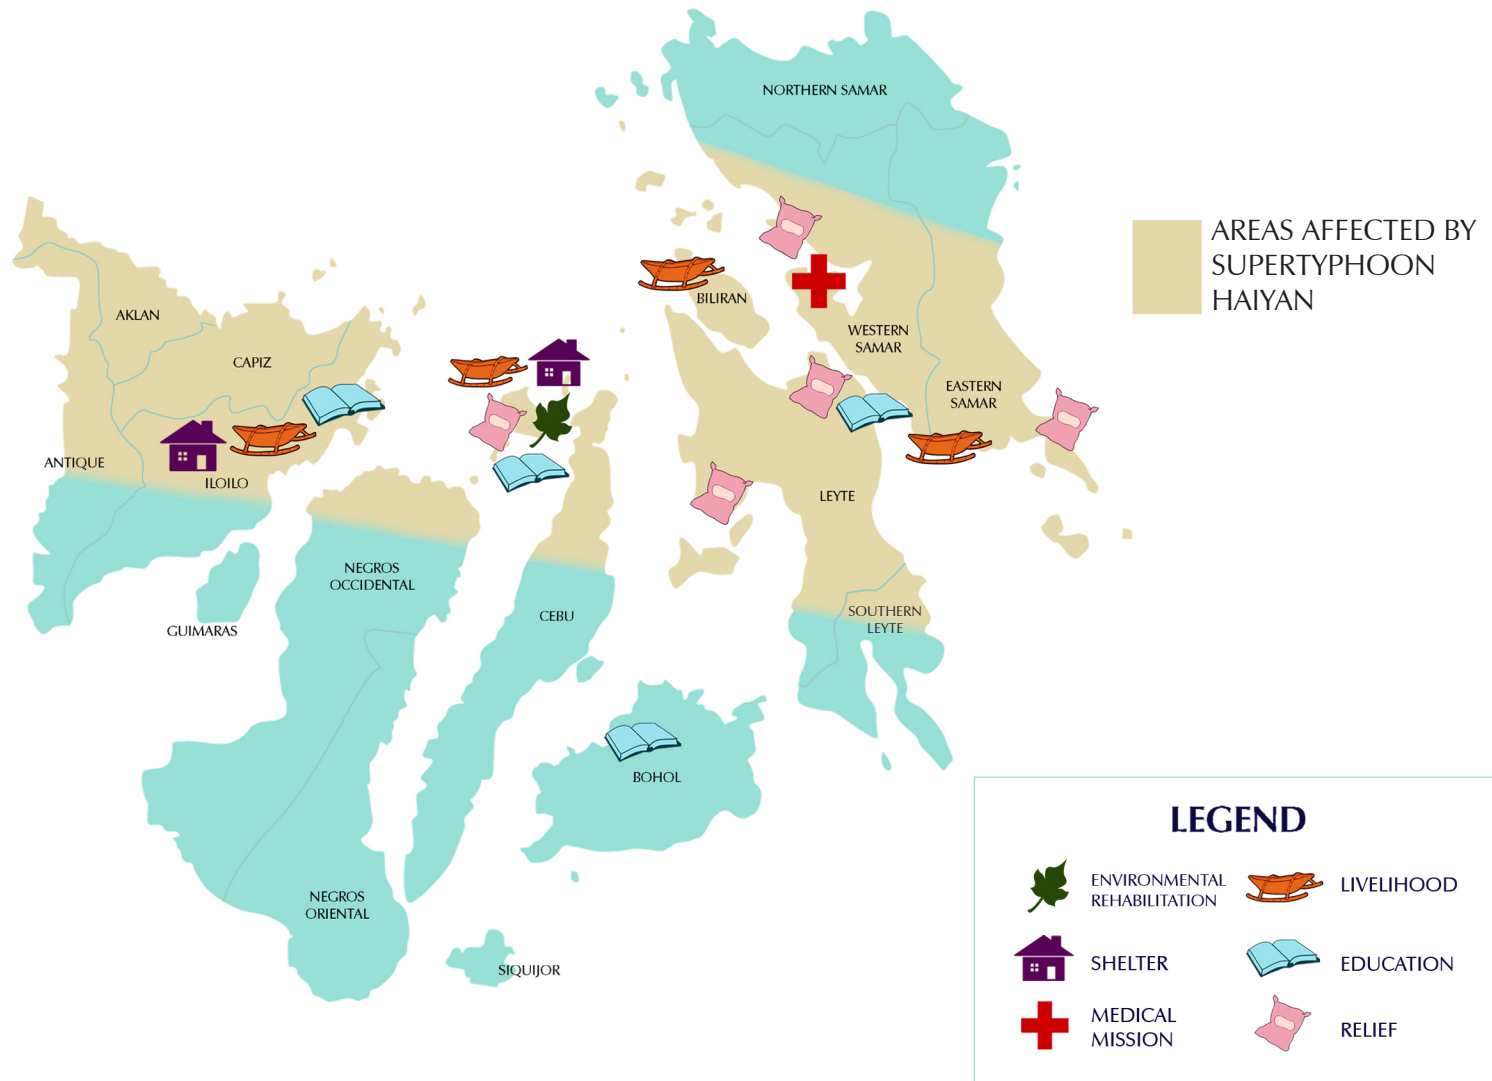

## AREAS AFFECTED BY SUPERTYPHOON HAIYAN

*On November 8, 2013, Supertyphoon Haiyan (known as Supertyphoon Yolanda in the Philippines) made its first landfall in the town of Guiuan, Eastern Samar and hit several areas in the Visayas regions. More than 3.4 million families were affected in 12,139 barangays from 44 provinces, 591 towns and 57 cities. (NDRRMC)*

# Relief and Early Recovery Initiatives November 2013 - July 2014

AREAS AFFECTED BY SUPERTYPHOON HAIYAN

**20,378 HOUSEHOLDS**  
PROVIDED WITH  
RELIEF PACKS

Cebu (7 towns)	<b>14,519 HH</b>
E. Samar (1 town)	<b>2,056 HH</b>
Leyte (2 towns)	<b>1,329 HH</b>
W. Samar (4 towns)	<b>2,474 HH</b>

**Areas Served with PBSP's Relief Pack from November to December 2013**