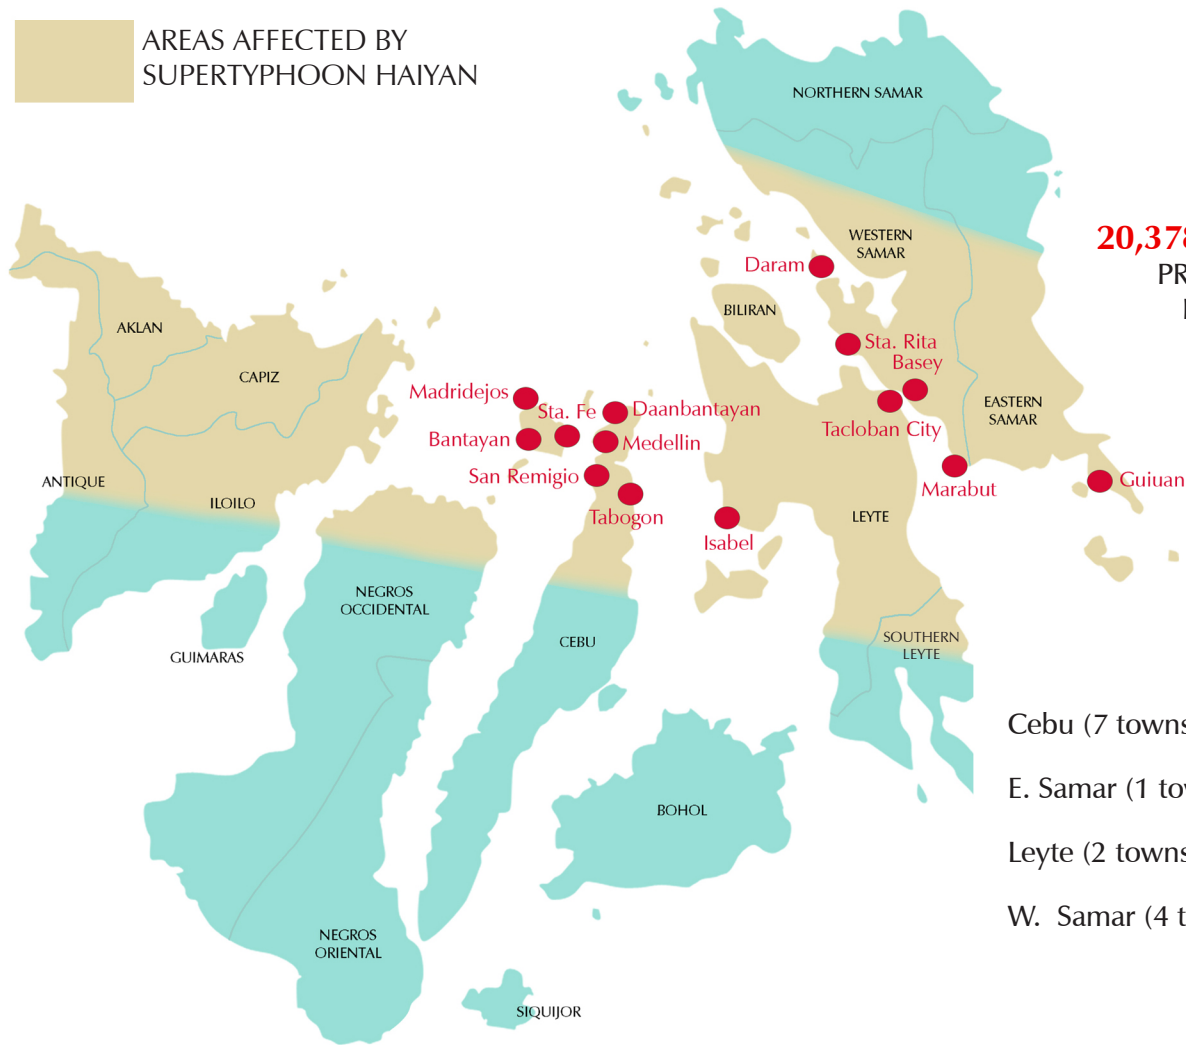

## AREAS AFFECTED BY SUPERTYPHOON HAIYAN

*On November 8, 2013, Supertyphoon Haiyan (known as Supertyphoon Yolanda in the Philippines) made its first landfall in the town of Guiuan, Eastern Samar and hit several areas in the Visayas regions. More than 3.4 million families were affected in 12,139 barangays from 44 provinces, 591 towns and 57 cities. (NDRRMC)*

# Relief and Early Recovery Initiatives November 2013 - July 2014

AREAS AFFECTED BY SUPERTYPHOON HAIYAN

**20,378 HOUSEHOLDS**  
PROVIDED WITH  
RELIEF PACKS

Cebu (7 towns)	<b>14,519 HH</b>
E. Samar (1 town)	<b>2,056 HH</b>
Leyte (2 towns)	<b>1,329 HH</b>
W. Samar (4 towns)	<b>2,474 HH</b>

**Areas Served with PBSP's Relief Pack from November to December 2013**