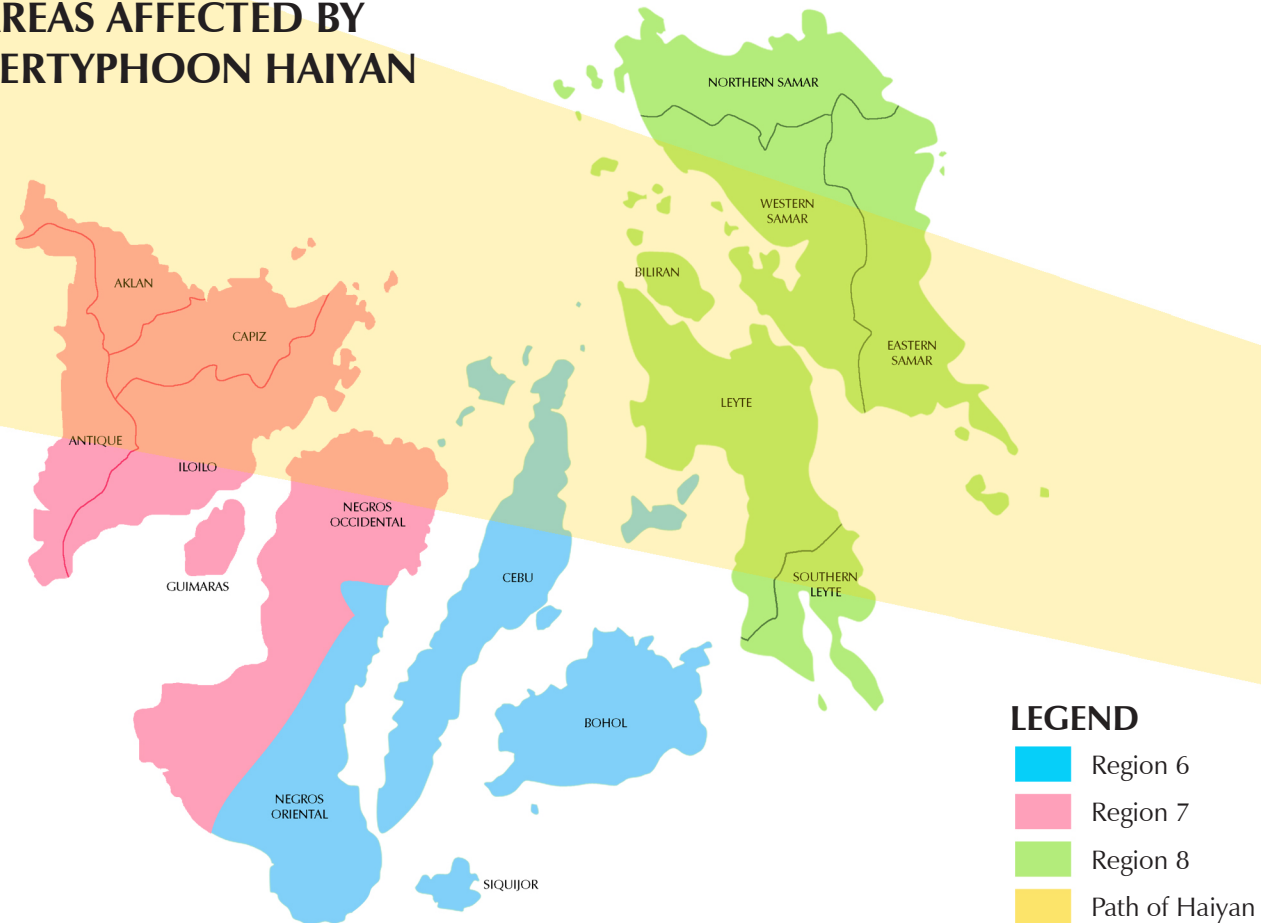

## AREAS AFFECTED BY SUPERTYPHOON HAIYAN

*On November 8, 2013, Supertyphoon Haiyan (known as Supertyphoon Yolanda in the Philippines) made its first landfall in the town of Guiuan, Eastern Samar and hit several areas in the Visayas regions. More than 3.4 million families were affected in 12,139 barangays from 44 provinces, 591 towns and 57 cities. (NDRRMC)*

# Relief and Early Recovery Initiatives November 2013 - July 2014

AREAS AFFECTED BY SUPERTYPHOON HAIYAN

**20,378 HOUSEHOLDS**  
PROVIDED WITH  
RELIEF PACKS

Cebu (7 towns)	<b>14,519 HH</b>
E. Samar (1 town)	<b>2,056 HH</b>
Leyte (2 towns)	<b>1,329 HH</b>
W. Samar (4 towns)	<b>2,474 HH</b>

**Areas Served with PBSP's Relief Pack from November to December 2013**