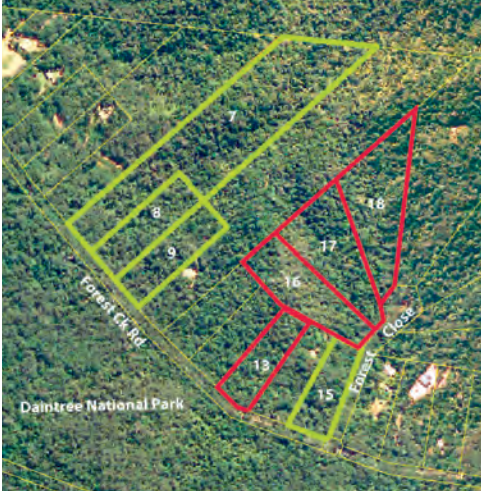

# Five Precious Daintree Rainforest Properties for Sale

Lots 16, 17 and 18 Forest Close, Forest Creek

Value: Priceless

**Threat of development:**  
Extremely high

**Location:**  
Adjacent to Daintree National Park/World Heritage Area

**The three properties are located close to a recent Rainforest Rescue acquisition, Lot 15 Forest Creek Road, which is very close to the Daintree National Park/World Heritage Area.**

Rare and endangered species such as Cassowaries and Bennett's Tree-kangaroos have been seen on the property. It is classified as 'Essential Habitat' for the Endangered Southern Cassowary.

## Lot 13 Forest Creek Road, Forest Creek

**Value: Priceless**

-  **Threat of development:** High
-  **Location:** Close to four Rainforest Rescue properties and next to the Daintree National Park/World Heritage Area
-  **Animals:** Endangered Cassowaries and Rare Bennett's Tree-kangaroos have been seen on this property
-  **Biodiversity:** 121 species of plants identified on this property
-  **Conservation value:** High

## Lot 38 Cape Tribulation Road, Kimberley

**Value: Priceless**

-  **Threat of development:** High
-  **Location:** Adjacent to declared Nature Refuge. Six Rainforest Rescue properties are located nearby
-  **Animals:** Essential habitat for the Cassowary and many other rare and endemic species
-  **Biodiversity:** High
-  **Conservation value:** High