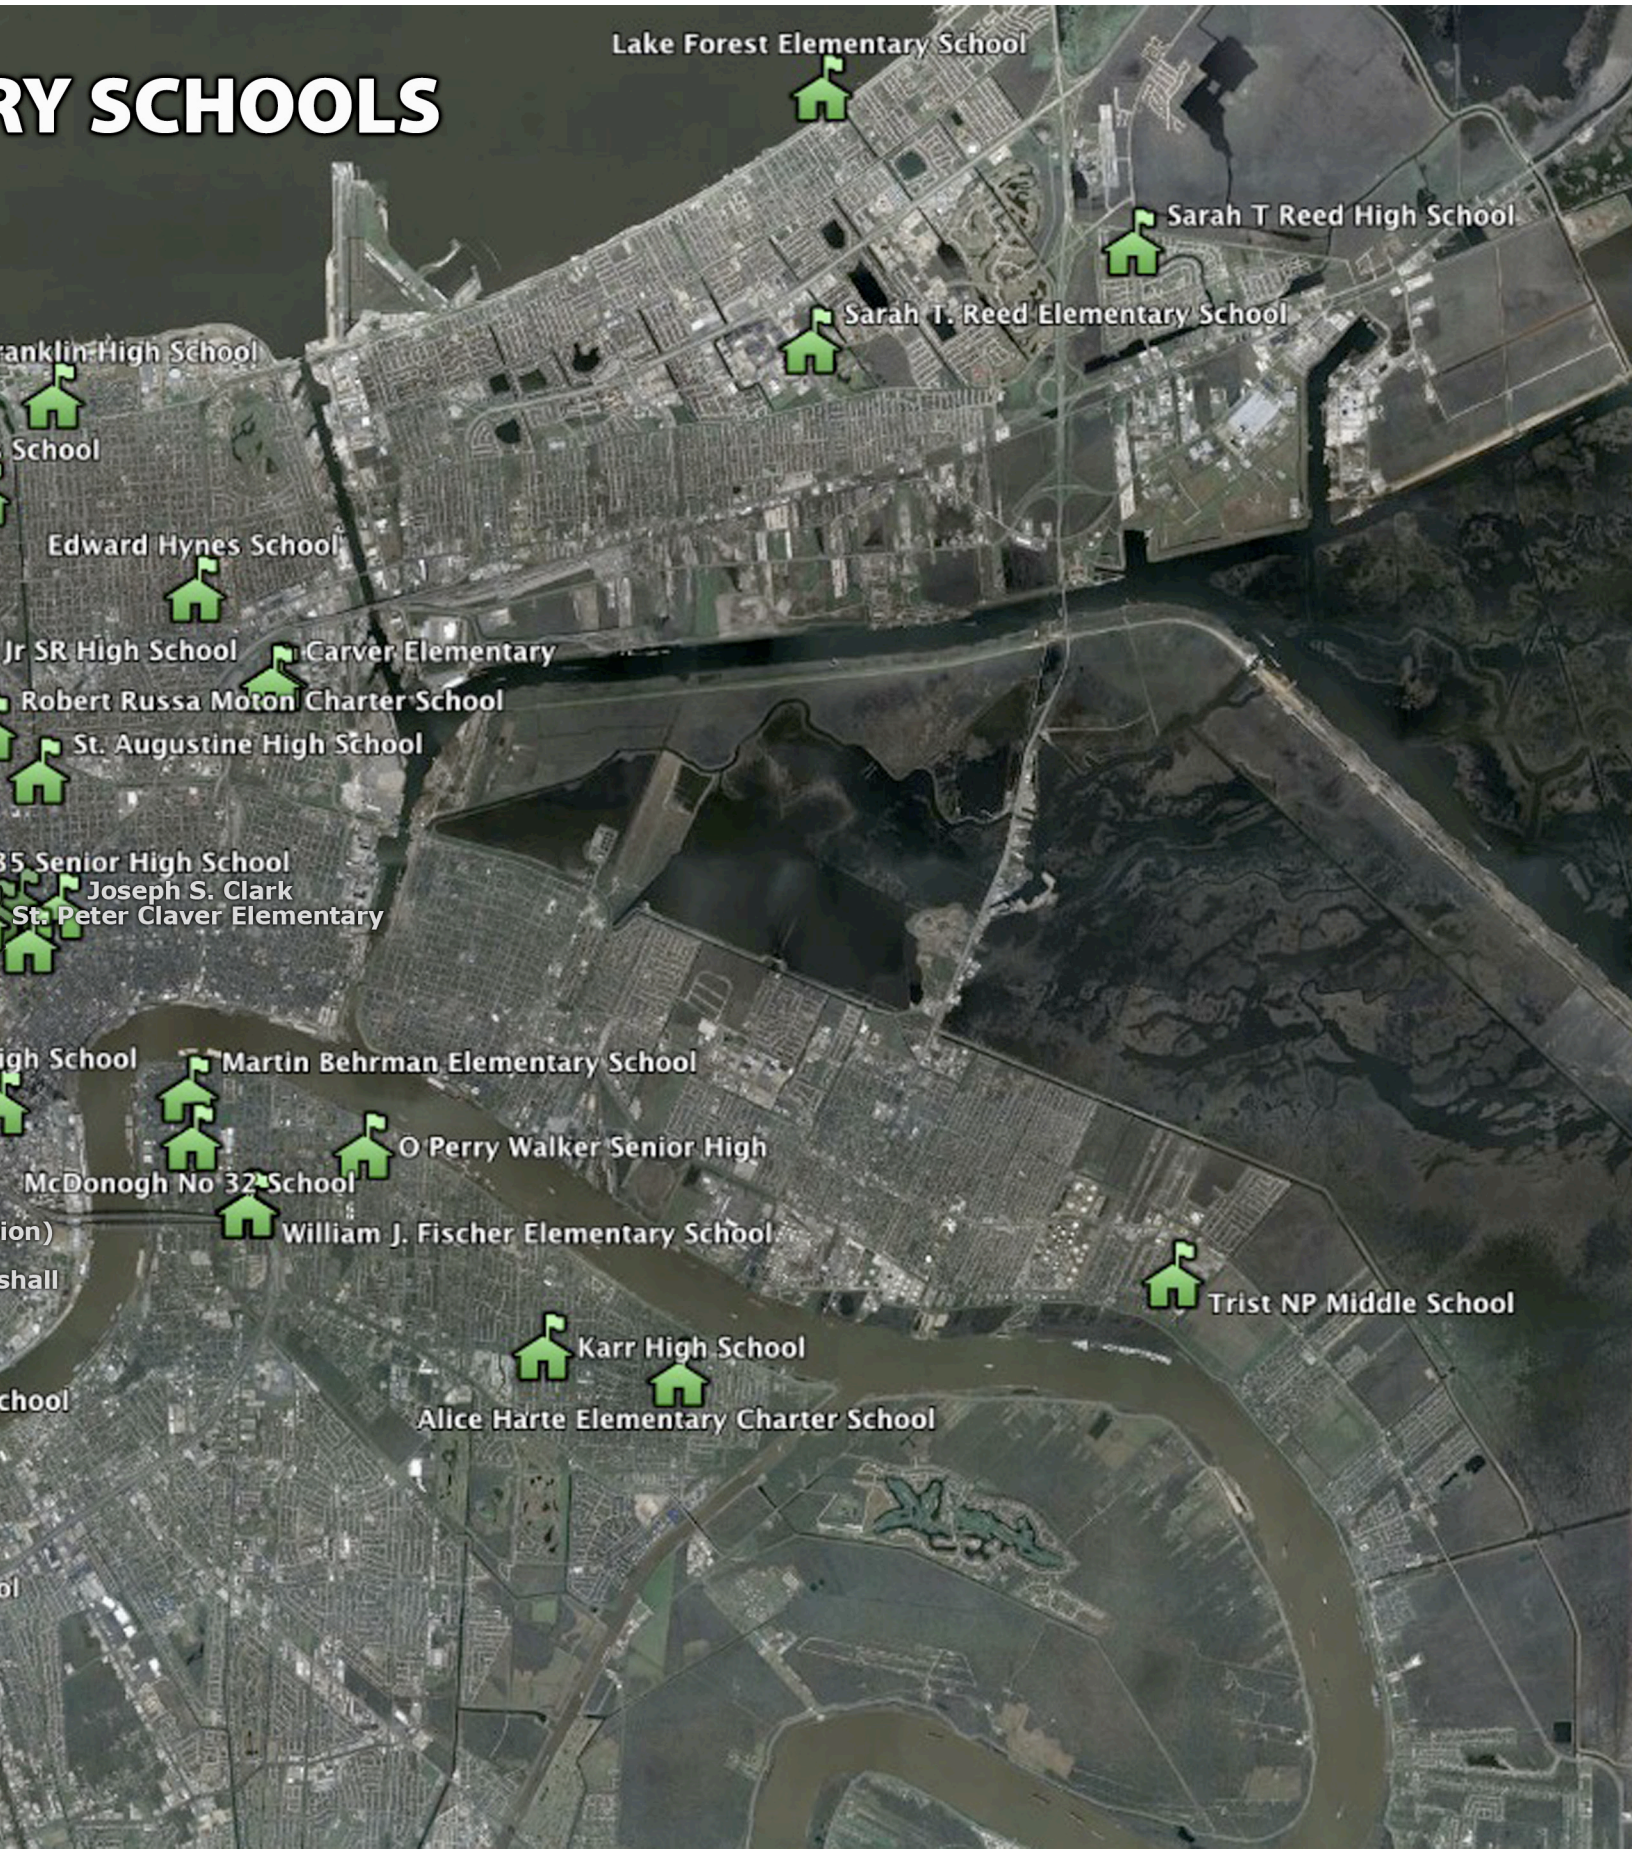

RY SCHOOLS

Lake Forest Elementary School

Sarah T Reed High School

Sarah T. Reed Elementary School

Franklin High School

School

Edward Hynes School

Jr SR High School

Carver Elementary

Robert Russa Moton Charter School

St. Augustine High School

35 Senior High School

Joseph S. Clark
St. Peter Claver Elementary

High School

Martin Behrman Elementary School

O Perry Walker Senior High

McDonogh No 32 School

William J. Fischer Elementary School

Trist NP Middle School

Karr High School

Alice Harte Elementary Charter School

School

ol