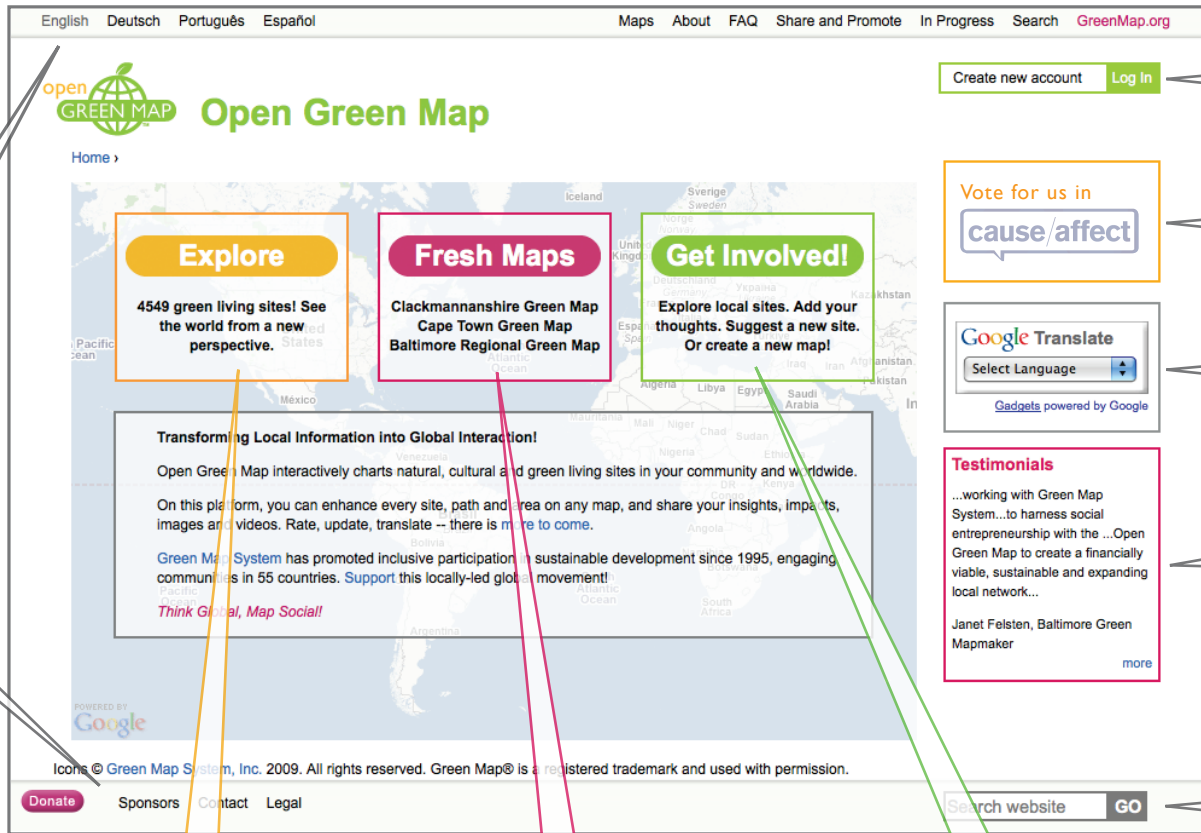

Explore the Open Green Map Interface

Open Green Map is a project of Green Map® System. More information at GreenMap.org

Language translations invite broader participation

Jump to donation page and view our sponsor list or contact us

Create new account Log in

Login for users

Vote for us in cause/affect

Update box shares news from Green Map System

Google Translate Select Language

Google Translate tool provides the website in other languages

Read testimonials from press, organizations, and individuals

Search website GO

Search within the Open Green Map

Explore takes users to the World Map View. It starts with 2 sites from each map. Zoom in to see more sites. Click any map's name to jump directly to it.

Get Involved page introduces users to ways to interact with the Open Green Map project.

How to Explore & Enhance the Open Green Map

Open Green Map is a project of Green Map® System. More information at GreenMap.org