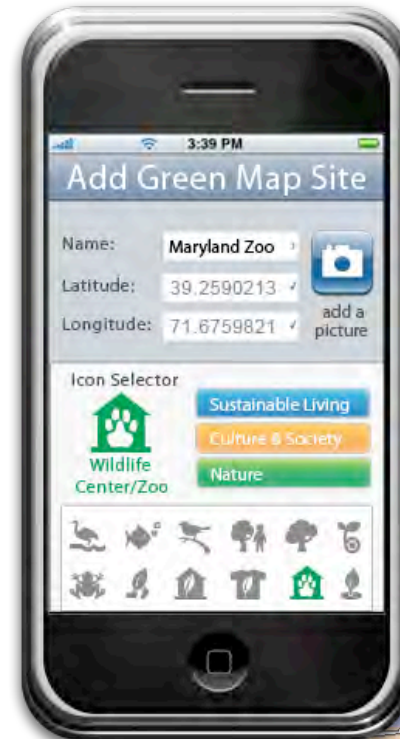

Later, choose Google Earth, Open Street Map, historic or handmade base maps

English [About](#) [How to Make a Map](#) [FAQ](#) [Design Preview](#) [Maps](#) [GreenMap.org](#)

open GREEN MAP **Baltimore Green Map**
Baltimore United States

Toggle icons to gray out topics and create a filtered map for your personal exploration of more >>

Icons © Green Map System, Inc. 2008. All rights reserved. Green Map® is a registered trademark and used with permission.

[Legal](#) [Contact](#)

Explore the Open Green Map by iPhone now, with other wireless devices and onsite markers to come

Adding or enhancing sites by phone, What's Nearby list for low-tech mobile use, GPS, etc