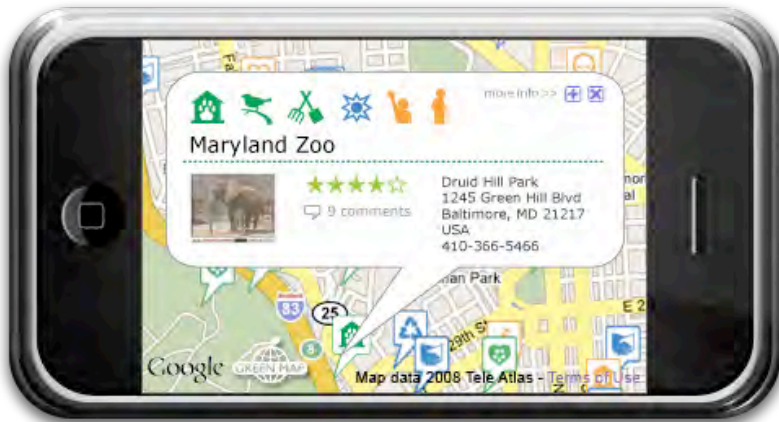

Toggle icons to gray out topics and create a filtered map for your personal exploration of more >>

Icons © Green Map System, Inc. 2008. All rights reserved. Green Map® is a registered trademark and used with permission.

[Legal](#) [Contact](#)

Explore the Open Green Map by iPhone now, with other wireless devices and onsite markers to come

Adding or enhancing sites by phone, What's Nearby list for low-tech mobile use, GPS, etc